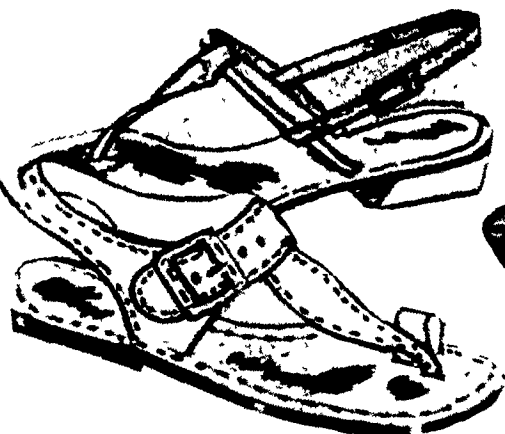

SUPER SHOES

2750 COLUMBIA AVE., LANCASTER

PLENTY OF FREE PARKING

OPEN 10 A.M. TILL 10 P.M.

DAILY EXCEPT SUNDAY

PENNSYLVANIA'S LARGEST SHOE STORE
OVER 60,000 PAIRS OPENLY DISPLAYED

FIRST QUALITY ★ ★ QUALITY FIRST

SUPER SPECIAL

LADIES' & TEENS'

NUDE THONG SANDALS

With or Without Toe Stall.
Colors: - White, Bone, Black, Navy.

99¢

CLEARANCE SALE

LADIES' & TEENS' HIGH GRADE SHOES

OXFORDS, CLOGS, LOAFERS