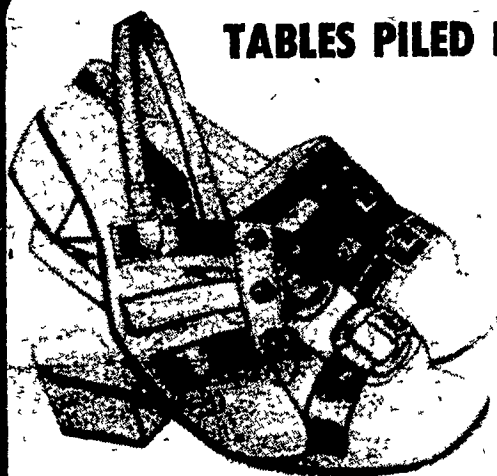

# SUPER SHOES

2750 COLUMBIA AVE., LANCASTER

PLENTY OF FREE PARKING

OPEN 10 A.M. TILL 10 P.M.

DAILY EXCEPT SUNDAY

PENNSYLVANIA'S LARGEST SHOE STORE  
OVER 60,000 PAIRS OPENLY DISPLAYED

FIRST QUALITY ★ ★ QUALITY FIRST

TABLES PILED HIGH WITH ODD LOTS OF