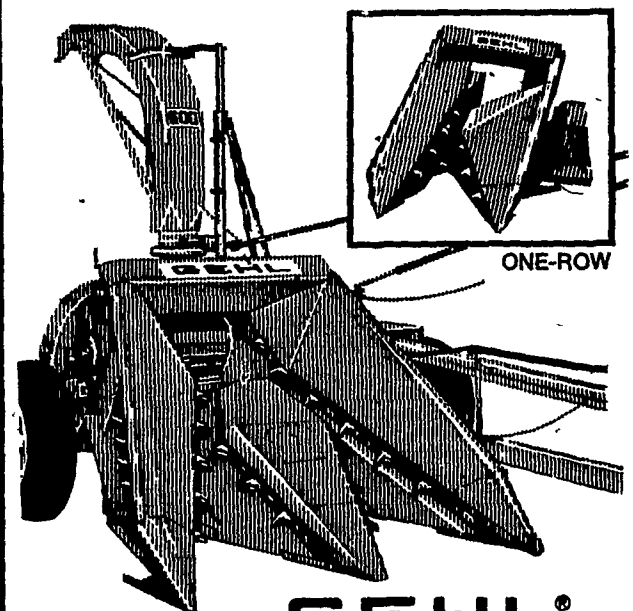

## SHORT-CUT

Short cut . . . that's what you get, whatever crop you're cutting, with a Gehl CB600 cylinder-screen chopper. Top-Quality means top livestock gains . . . and your silage gets to the silo in top condition with this Gehl. Stop in and look it over. We can tell you how you can get a Gehl CB600 chopper into your forage harvesting system this year. See us this week!