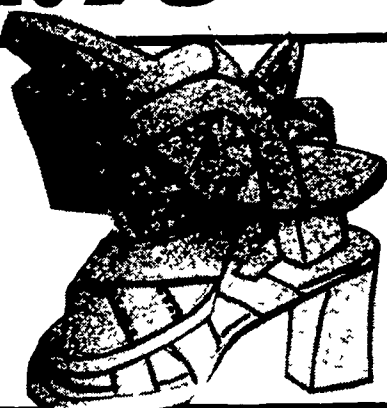

MEN'S & BOYS' QUALITY  
**BASKETBALL SNEAKERS**

Full Cushion Insoles with Cushion Arch. Colors: White, Black, Navy, Gold or Red.

**\$2.98**

LADIES' & TEENS'  
**EXERCISE SANDALS**

Made in Italy. One Piece Simulated Wood Soles. White Rubber Outsoles & Heels.

**\$3.98**

LADIES' & TEENS'  
**DRESSY SANDALS**

ALL OVER WHITE

**\$2.98 \$3.49**

**\$5.98 \$7.49**

MEN'S & BOYS'  
"GOAL KING"  
BASKETBALL  
**SNEAKERS**

Made By "Goodyear Rubber Co.", Cushion Arch  
Colors: - White, Black or Navy