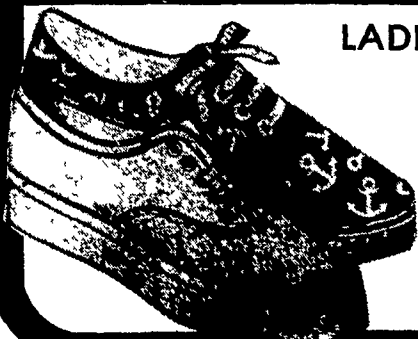

Bone, White, Beige, or Paisley.  
Made in U.S.A.

**\$3.98**

MEN'S & LADIES' ALL LEATHER  
**SANDALS**

**\$2.98**

Ladies' & Teen's Sizes: - 5 to 10.  
Men's Sizes: - 7 to 12.

Hand Made in India

LADIES' & TEENS' THICK BOAT SOLE  
**SNEAKERS**

Colors: White Navy, Anchor Print, or Ruffle Print, Cushion Arch

**\$2.69 & \$2.98**

LADIES'  
**3-STRAP SANDALS**

Pillow-Soft, Cushion, Insoles.  
Colors: White or Bone.

**\$3.49**