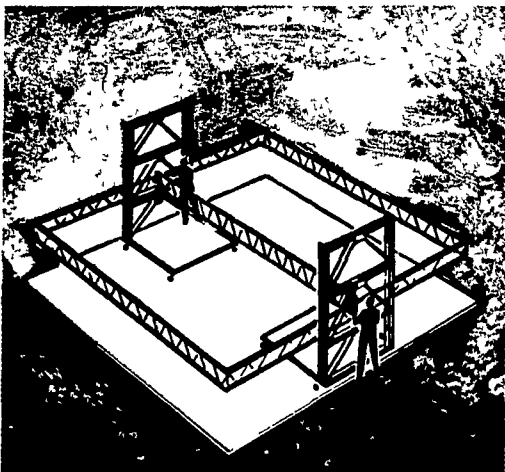

MANY SIZES AVAILABLE FOR IMMEDIATE DELIVERY

MODULE 21

Low Cost Modular Steel Building System

The heaviest part in the Module can be handled easily and put into position by two men. Only a wrench set is required.

The entire roof structure and covering is completely assembled on the ground.

Then lifted into place by special patented Superior jacks, for a quick, easy erection.

The pre-punched sidewall panels with windows and doors are installed to complete the building.