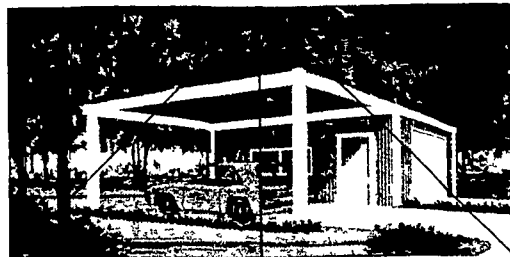

The entire roof structure and covering is completely assembled on the ground.

Then lifted into place by special patented Superior jacks, for a quick, easy erection.

The pre-punched sidewall panels with windows and doors are installed to complete the building.

EASTERN WAREHOUSE

MANHEIM, PA. 665-2266

M. K. HOKE EST., INC.
Manheim, Pa. 17545

Please Send More Information On
GRAIN BINS & DRYING
FARM BUILDINGS
COMMERCIAL BUILDINGS
BULK FEED BINS
TRANSPORT AUGERS
UTILITY AUGERS
HAVE A REPRESENTATIVE CALL