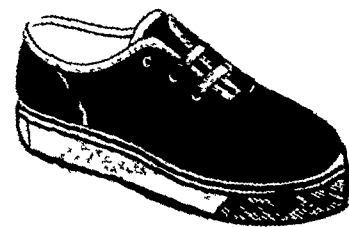

BASKETBALL SNEAKERS
\$5.49

Colors - Black, White, Navy, Green, or Carolina Blue
Extra Heavy, Cushion, Arch, New Square Toe Last

FIRST QUALITY, ONE SIZE PANTY HOSE
100 Percent Nylon, SHADES - Coffee, Cinnamon, Taupe or Beige
29¢

New Square Toe Last, Extra Thick Cushion Arch, Colors - Black, White, or Navy

MEN'S & BOYS' "TONY DORN" DELUXE QUALITY, SNEAKERS
\$4.49

Colors - Black, White or Navy
Ladies' & Teens' Sizes - 5 to 10, Misses' Sizes - 12 1/2 to 3
Childs' Sizes - 8 1/2 to 12, Infants' Sizes - 5 to 8

LADIES' & TEENS' MISSES' & CHILDS' CUSHION INSOLE SNEAKERS
\$1.69

Colors - White or Navy, Cushion Arch, Slip-Resistant, Deck Soles

MEN'S THICK SOLE CANVAS BOAT OXFORDS
\$2.98

- Cushion Arch
Colors - Navy White Gingham Print or Sailboat Print Red & Western Denim
Childs Sizes 8 1/2 to 12