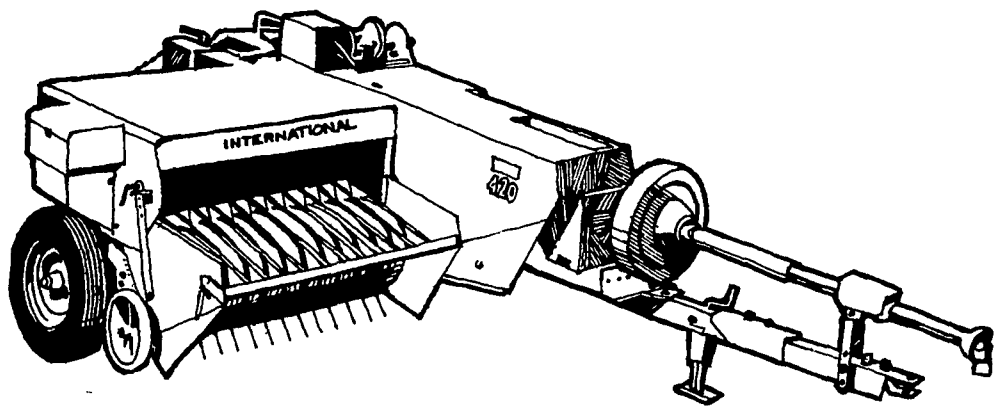

Handles all sizes and types of twines without knotter adjustment

400 ALL-TWINE® BALERS

Forget about costly down time and missed bales with the International® All-Twine Balers... with the knotter that ties a unique bow-type, double diameter knot that test up to 17 percent stronger than ordinary single diameter knots... and does it with all types and diameters of baler twine, without adjustment.

- Heavy-duty power train with extra large main drive clutch and precision spiral bevel and pinion gears
- Optional deluxe pickup with up to 126 rubber mounted teeth picks up short hay and hard to feed crops
- Economy-priced 420 bales up to 15 tons an hour, 430 — up to 17 tons; 440 — up to 19 tons

Come in today and compare features. The 400 is the best baler buy around.

INTERNATIONAL HARVESTER

Sales and Service

1054 So. State St.,
Ephrata, Pa.

Phone 717-733-2283

Editor's Quote Book

These are the times that try men's souls. The summer soldier and the sunshine patriot will, in this crisis, shrink from the service of their country, but he that stands it now, deserves the love and thanks of man and woman.

—THOMAS PAINE

JAMESWAY

Cow Comfort Barn Equipment

Quality-Built to Last and Last

- Plus Free Planning Help
- Automatic Parlor Feeding
- All-Season Ventilation Systems

Stop In Today for Free Catalog.

YOU CAN COUNT ON US

HENRY S. LAPP

R.D.1-Cains

Gap, Penn. 17527

Phone: 717-442-8134