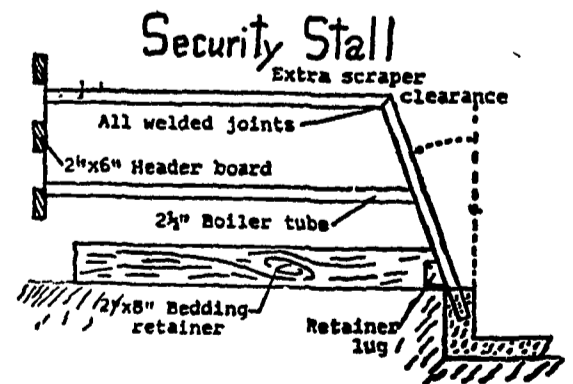

DISTRIBUTORS FOR:

- VAN DALE, INC.
- VAUGHAN
- PAMLIN
- MADISON SILOS
- MECHANIZED FEED LOT SYSTEMS

CALEB M. WENGER, Inc.

R. D. 1 DRUMORE CENTER, QUARRYVILLE, PA.

PHONE 548-2116

TRY A CLASSIFIED AD
PHONE
626-2191 or 394-3047

DON'T BE CAUGHT SHORT!
ORDER YOUR SPRING FARM SEEDS NOW

MANY FARM SEED ITEMS ARE IN SHORT SUPPLY

Cert. Iroquois Alfalfa	Cert. Pennscott Red Clover
Cert. Saranac Alfalfa	Cert. Ladino Clover
Cert. Cayuga Alfalfa	Cert. Garry Oats
Cert. Thor Alfalfa	Clintford Oats
Cert. Vernal Alfalfa	Cert. Orbit Oats
Cert. Buffalo Alfalfa	Erie Spring Braley

Grasses

Maine Grown Certified Seed Potatoes
DeKalb Corn
Sudax
Complete Line of Vegetable Seeds.
CATALOG AVAILABLE FREE UPON REQUEST.

P. L. ROHRER & BRO., INC.

SMOKETOWN PA

Phone Lanc 397-3539