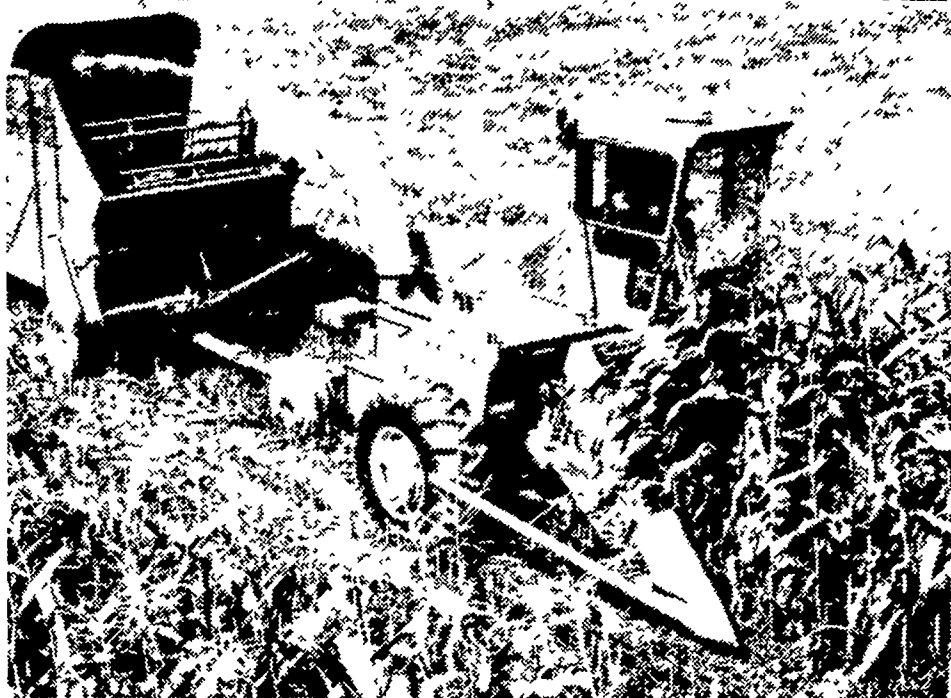

SEE...

NEW IDEA AT THE FARM SHOW

New Idea's Belt Rake

For turning over a new leaf...gently

Steady, positive, clean raking without noisy clatter! This is what you get with the Avco New Idea belt drive rake. Exceptionally clean raking and minimum leaf shattering are the result of the constant ratio between reel speed and forward travel. The smooth, lifting rolling action of the tooth bars builds uniform fluffy windrows. Windrow fluffiness can be varied by tilting the basket. Long lasting optional rubber Flex-joint teeth available. And, for raking over rough terrain, there's an optional gauge wheel that fits on the frame end.

Want big capacity? See us for a SUPERPICKER!

Big capacity. A Superpicker is built to tackle any field, any yield—any condition of corn whether it's ten feet tall or storm-blown, down and tangled.

If you've ever owned one, you know how Superpickers like to be left alone. How they're about as trouble-free as a piece of machinery can be.

Fact is, more farmers buy New Idea Superpickers than all other makes combined!

Superpicker—harvests your corn fast.

See us today. Chances are your old picker will make the down payment.

New Idea's Uni-Forage Harvester

Superchopper Reliable. A real performer.

Today there's a brand new forage harvester in the field! It's the new generation of choppers from Uni-System, the No. 1 self-propelled forage harvester on the market.