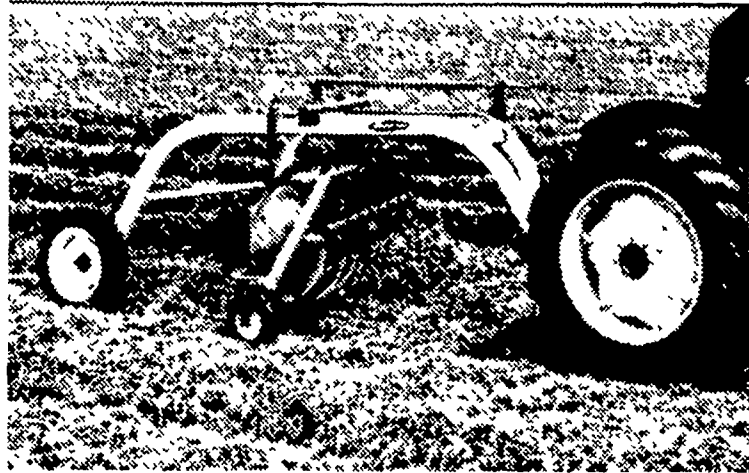

SEE...

NEW IDEA AT THE FARM SHOW

New Idea's Belt Rake

For turning over a new leaf...gently

Steady, positive, clean raking without noisy clatter! This is what you get with the Avco New Idea belt drive rake. Exceptionally clean raking and minimum leaf shattering are the result of the constant ratio between reel speed and forward travel. The smooth, lifting rolling action of the tooth bars builds uniform fluffy windrows. Windrow fluffiness can be varied by tilting the basket. Long lasting optional rubber Flex-joint teeth available. And, for raking over rough terrain, there's an optional gauge wheel that fits on the frame end.

Want big capacity? See us for a SUPERPICKER!

Big capacity. A Superpicker is built to tackle any field, any yield—any condition of corn whether it's ten feet tall or storm-blown, down and tangled.

If you've ever owned one, you know how Superpickers like to be left alone. How they're about as trouble-free as a piece of machinery can be.

Fact is, more farmers buy New Idea Superpickers than all other makes combined!

Superpicker—harvests your corn fast.

See us today. Chances are your old picker will make the down payment.

New Idea's Uni-Forage Harvester

Superchopper Reliable. A real performer.

Today there's a brand new forage harvester in the field! It's the new generation of choppers from Uni-System, the No. 1 self-propelled forage harvester on the market.