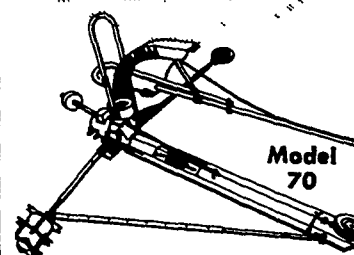

Gable Herd Cited

An eight-year-old registered Ayrshire cow in the herd of Charles Gable, Conebella Farm, Elverson, Conebella Tor's Janet has completed an official milk production record of 17,640 pounds milk with 783 pounds of butterfat, on twice daily milking for 305-day DHIA testing period.

Also in the herd are the following cows and their records: Conebella Patty, age 5, 16,970 pounds milk, 682 pounds butterfat; Conebella Betty Rue, 5, 16,770 pounds milk, 651 pounds fat; Conebella Royal Pat 2nd, 6, 14,990 pounds milk, 614 pounds

fat; Conebella Solly's Paula, 5-9, 14,720 pounds milk, 615 pounds fat.

Conebella Priscilla, 7, 14,330 pounds milk, 620 pounds fat; Conebella Tor's Mamie, 8-3, 14,230 pounds milk, 612 pounds fat; Haz-Wald Joe's Pilgrim, S-3, 13,430 pounds milk, 584 pounds fat; Conebella R. D. Champion, J-2, 13,140 pounds milk, 542 pounds fat; Conebella Pat, 11, 12,740 pounds milk, 506 pounds fat; Conebella Betty Ruth, J-2, 12,230 pounds milk, 511 pounds fat.

BUTLER
KAN-SUN

Continuous Flow Grain Dryer

Choose from 5 models to match your harvest rate. Capacities vary, by model, from 183 to 435 bushels per hour.

M. K. HOKE ESTATES
148 So. Main St.
Manheim, Pa.
Phone 665-2266

Aerial Ladder Equipped

FARM PAINTING

We Spray it on and Brush It In!

FOR FREE ESTIMATES
CALL COLLECT 717-393-6530

OR WRITE
HENRY K. FISHER

2322 Old Phila. Pike
Lancaster, Pa. 17602

A new safety device for tractors is a switch that automatically shuts off the engine when too steep a grade is attempted or when too hard a pull causes the tractor front end to raise into the air. "Life-Saver", can be installed on all gasoline and most diesel tractors. The device was invented by a pair of Minnesota farmers, and is distributed by Metro Hydraulics Inc., Minneapolis, Minnesota.

TRY A
CLASSIFIED