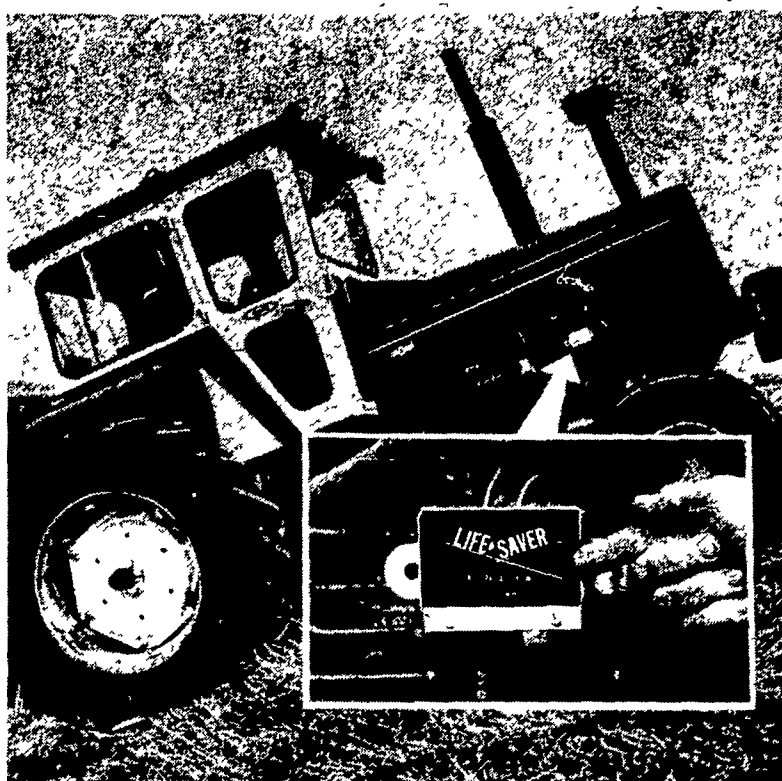

Aerial Ladder Equipped

FARM PAINTING

We Spray it on and Brush It In!

FOR FREE ESTIMATES
CALL COLLECT 717-393-6530

OR WRITE
HENRY K. FISHER

2322 Old Phila. Pike
Lancaster, Pa. 17602

A new safety device for tractors is a switch that automatically shuts off the engine when too steep a grade is attempted or when too hard a pull causes the tractor front end to raise into the air. "Life-Saver", can be installed on all gasoline and most diesel tractors. The device was invented by a pair of Minnesota farmers, and is distributed by Metro Hydraulics Inc., Minneapolis, Minnesota.