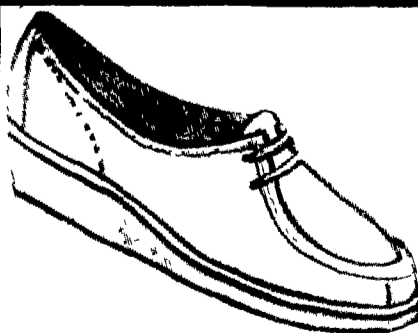

FOR SPORT, DRESS OR
CASUAL WEAR

VALUES TO \$7.98

49¢ a pair

GIRLS' ORLON KNEE SOCKS

75% Orlon Acrylic - 25% Stretch Nylon

Colors: - Navy, Red, White,
Gold, Green, Orange, Brown,
Maroon, Royal Blue, Light
Blue, or Purple
Misses' & Teens' Sizes: - 9
to 11 - Infants' & child's
Sizes: - 6 to 8½

59¢

LADIES'

UTILITY & NURSE OXFORDS

OUR REGULAR PRICE IS
\$3.49

\$1.69

Colors: - White, Black or
Taupe Tan

Sizes - 5 to 10 - Pillow-
Soft, Cushion, Insoles