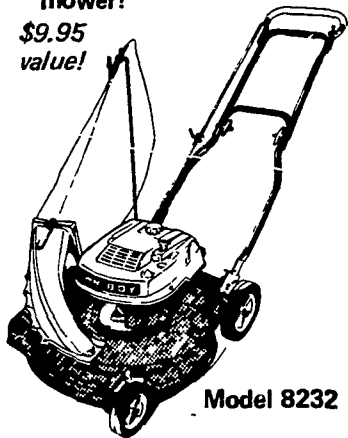

(Continued On Page 57)

Free!
\$9.95 Value!
Leaf Shredder/Mulcher with the purchase of a

LAWN-BOY®
SOLID STATE IGNITION LAWN MOWER.

LAWN-BOY
Leaf Shredder/Mulcher features:

- Shreds leaves - condenses more into each bag!
- Consists of only 4 parts!
- Easily installed without lifting or tilting the mower!

\$9.95 value!

Model 8232

Lawn-Boy 21" Self-Propelled Solid State Ignition Lawn Mower

1974 Lawn-Boy Solid State means sure starts. Virtually ends tune-ups. Mower has light fingertip adjustment for cutting height, bag attachment and starting.