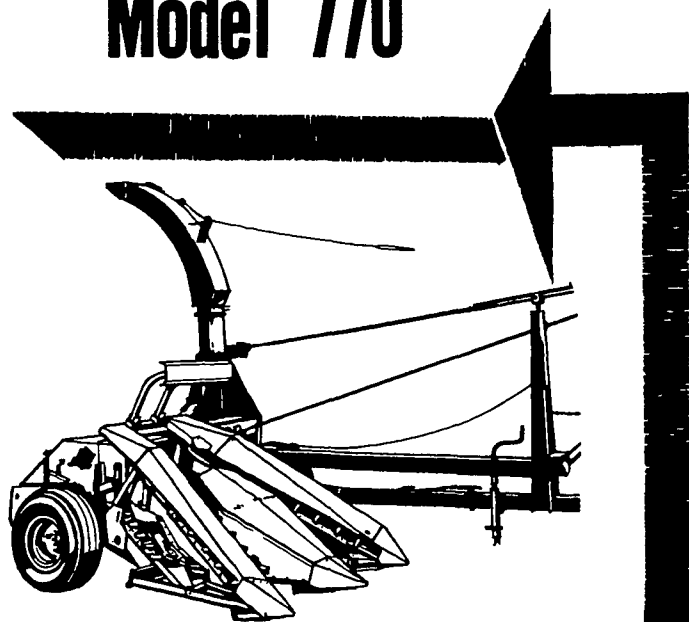

### NEW HOLLAND FORAGE HARVESTER Model 770

New Holland's exclusive 12-knife cutterhead, coupled with a revolutionary power sharpener to keep these knives bevel-edged, means clean cutting, fine cutting, uniform cutting with less power required. When it comes to capacity, horsepower efficiency and chopping ability, New Holland "770" forage harvesters stand out above the rest. They give you uniform silage with or without a recutter screen.