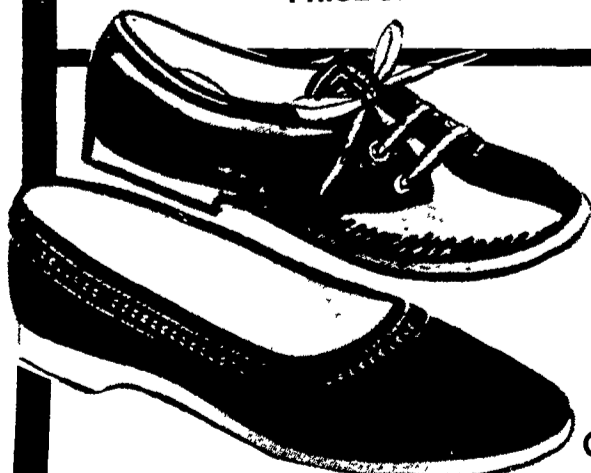

LADIES' & TEENS'
CANVAS CASUALS

Solid Colors: - Black or Beige
Combination Colors: - Blue with Red or Brown with Beige

Sizes: - 5 to 10

SUPER LOW PRICE ONLY

$1.98 & $2.98 A PAIR

LADIES' & TEENS'
MEDIUM & LOW HEEL
SANDALS

Solid Colors: - White, Black, Brown, Bone, Tan, Beige or Red
Combination Colors: - Red, White & Blue; Brown, Tan & Bone.

Sizes: - 5 to 10

SUPER LOW PRICE ONLY

$1.97 A PAIR