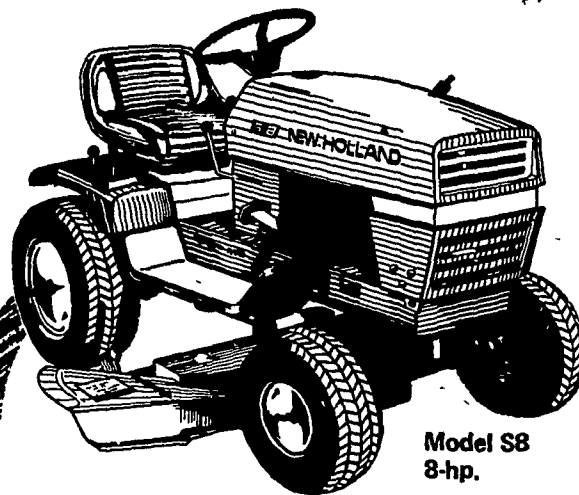

Melodee is currently attending Lycoming College where she is majoring in Biology. At Lycoming she is a member of the Varsity Hockey team and on the Dean's List.

BEFORE YOU BUY ANY SILO OR SILO EQUIPMENT....

CHECK WITH YOUR LOCAL REPRESENTATIVE

- C. B. HOOBER
- JOHN KREIDER
- J. SAMUEL SHERER
- EUGENE HELLER

New and 1 demonstrator Starline roller-mills; used 24' rebuilt Jamesway Unloader and used 20' rebuilt Jamesway Unloader, both with 5 HP motors. We will install.

- ★ STARLINE UNLOADER
- ★ AUTOMATIC BELT FEEDERS
- ★ WE SERVICE WHAT WE SELL.

LANCASTER SILO CO., INC.

2436 Creek Hill Road or
2008 Horseshoe Road, Lancaster, Pa.

TRY A CLASSIFIED AD

Model S8
8-hp.

**NEW HOLLAND
LAWN AND GARDEN TRACTORS
Make Lawn Work
A Pleasure!**

There's a just-right size for your lawn and garden chores. Available in the 8-, 12-, 14- and 16-hp. models.

FOR SHOPPING EARLY

If you're in the market for a lawn and garden tractor in 1973, it will pay you to shop early, according to New Holland Lawn and Garden Dealers. Purchasers of 12, 14 and 16 horsepower New Holland tractors between April 1 and June 30 can choose either a Remington portable typewriter or pocket calculator, a digital clock radio or a large tool kit as a free gift during the special Better Buy program. Smaller tractors and riding mowers also have special gift bonuses for buyers.