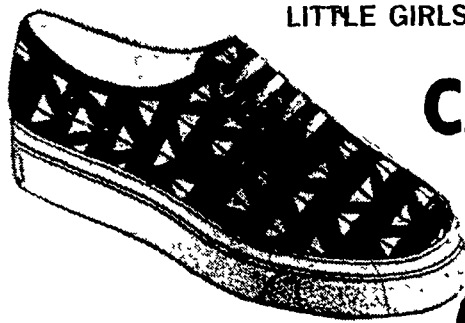

LITTLE GIRLS' SHOES FOR

DRESS, SCHOOL

OR
CASUAL
WEAR

**STRAPS,
LOAFERS, OR
OXFORDS**

SUPER LOW PRICES ONLY

Combination Colors - White with Black, Brown with Tan, Bone with Grey & Tile Red, Bone with Brown & Tan.

Solid Colors - White, Black, Red or Brown. Sizes - 8½ to 3.

\$1.98 \$2.98

\$3.98 TO \$6.98
A PAIR

SUPER
SPECIAL

MEN'S

**GOLF
SHOES**

WITH REPLACEABLE CLEATS

Colors: - All-Over White, White With Brown, or White with Black.

Long Wearing - Rubber Soles; Sizes: - 6½ to 12.

SUPER SPECIAL
LOW PRICE ONLY

\$7.98

A PAIR

LITTLE GIRLS' FINE QUALITY,

**CANVAS
DECK**

OXFORDS

Solid Colors - Gold, Navy, or White. Prints - Mushroom, Anchor or Boat. Thick, Full Length, Sponge Rubber, Cushion Insoles, Cushion Arch. Top Grade, Cotton Duck, Uppers; Amber Colored, Zig-Zag Tread, Slip Resistant, Soles.

Childs' Sizes - 5 to 12 - Misses' Sizes: - 12½ to 3. Made in U.S.A.

SUPER LOW
PRICES ONLY

\$1.98 & \$2.49
A PAIR

Ladies' & Teen's Fine Quality,

**CANVAS,
DECK**

OXFORDS

Thick, Full Length, Sponge Rubber, Cushion Insoles; Cushion Arch, Slip-Resistant, Zig-Zag Tread, Outsoles, Fine Quality, Canvas, Uppers, Colors: White or Navy.