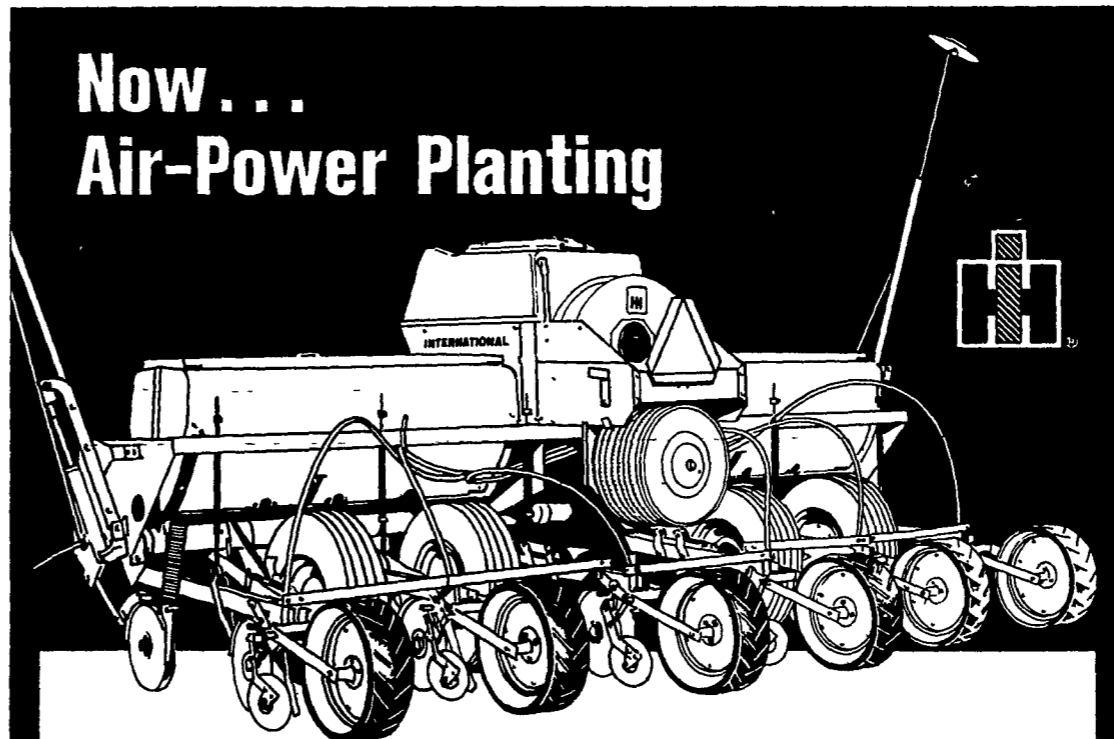

**red fever
red fever
red fever**

STRIKES AGAIN!!

HERE'S A MACHINE
THAT'S SO SIMPLE
YOU'LL SAY —

"WHY DIDN'T
I THINK
OF THAT"!

Now...
Air-Power Planting

INTERNATIONAL® 400 CYCLO® PLANTER

- No other planter plants so accurately... no other planter is so simple and convenient... because NO OTHER PLANTER PLANTS WITH AIR POWER.
- Simple air-powered seed metering system (only 3 moving parts) lets you precision plant at speeds up to 7 mph.
- Plant sized or unsized seed—corn, soybeans, sorghum, acid-delinted cotton, pelleted beets, popcorn, and a wide variety of edible beans —through the same metering system.
- One master hopper holds over 11 bushels of seed—enough to plant half-a-day, non-stop.
- No seed plates. To change crops, simply change the seed drum. A three-minute job.
- 4 and 6-row wide models, 6 and 8-row narrow models.

BONUS

You'll have to admit our Mow 'n Tow Bonus is a good deal

But what makes it an outstanding one is what you're getting the bonus on. A big, powerful

International Harvester machine that not only handles the toughest of chores with ease, but is as easy to drive as your car