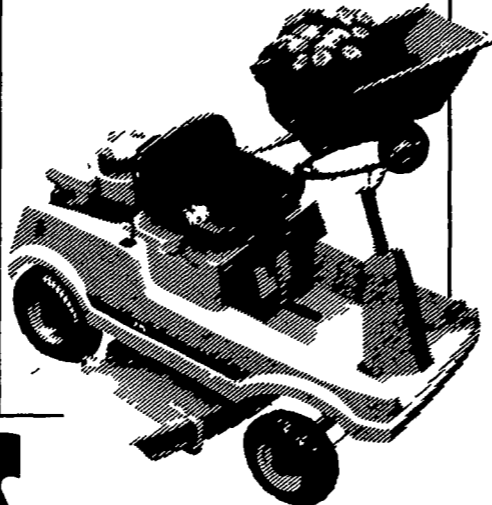

INTERNATIONAL HARVESTER Mow'n Tow

FOR YOUR LAWN

Buy any IH lawn and garden tractor (from 8 to 14 h.p.) and we'll give you the mower attachment at no extra cost.

Buy any IH riding mower (5 or 7 h.p.) and we'll give you this trailer attachment at no extra cost.

BONUS

You'll have to admit our Mow'n Tow Bonus is a good deal

But what makes it an outstanding one is what you're getting the bonus on. A big, powerful

International Harvester machine that not only handles the toughest of chores with ease, but is as easy to drive as your car

Offer expires June 30, 1973

Any Way You Cut It. INTERNATIONAL HARVESTER

The mower that starts like a car.

We think lawn care should be easy. Fun. From start to finish.

That's why our IH power mowers are available with automatic key start. The clutch control is built into the handle. The sweeper chute doesn't clog every fifty feet.

- Easy adjustable windrow forming shields or take them off and lay a wide swath.
- Big, all-condition flotation tires
- Fully adjustable seat—comfortable ride.
- Exclusive torsion bar float—fast, safe and responsive.
- Wide 10-ft. tilt adjustable platform.
- Four bat, low profile reel with breakover bar.
- Conditioner placed a long distance from knife—won't pull up crop before it is cut.