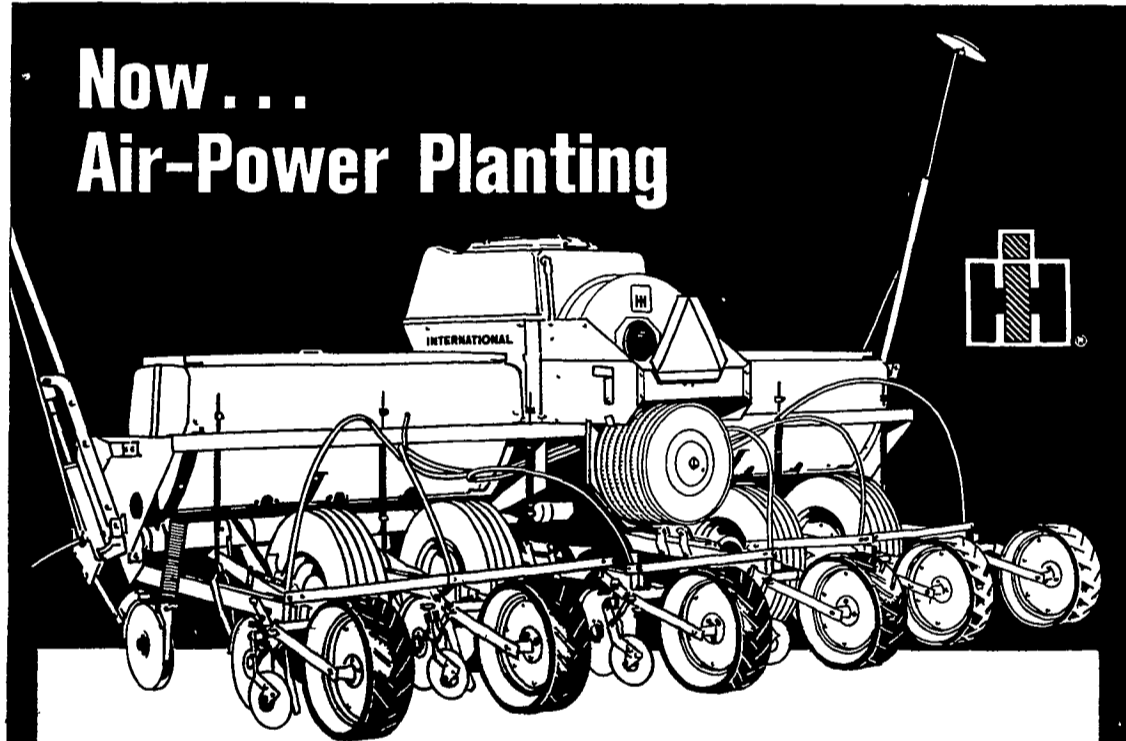

**red fever
red fever
red fever**

STRIKES AGAIN!!

IH 1066D First In National Tractor Pull (15,000 lb. class at Louisville, Kentucky, Feb., 1973) Put this power to work on your farm now . . . a BIG DIESEL — with more power, less noise, less smoke.

- Available with protective frames.
- Two new cabs - with or without air conditioning.

Now . . . Air-Power Planting

INTERNATIONAL® 400 CYCLO® PLANTER

- No other planter plants so accurately . . . no other planter is so simple and convenient . . . because NO OTHER PLANTER PLANTS WITH AIR POWER.
- Simple air-powered seed metering system (only 3 moving parts) lets you precision plant at speeds up to 7 mph.
- Plant sized or unsized seed—corn, soybeans, sorghum, acid-delinted cotton, pelleted beets, popcorn, and a wide variety of edible beans —through the same metering system.
- One master hopper holds over 11 bushels of seed—enough to plant half-a-day, non-stop.
- No seed plates. To change crops, simply change the seed drum. A three-minute job.
- 4 and 6-row wide models, 6 and 8-row narrow models.

Big production tillage

INTERNATIONAL 55 MOUNTED 3 RANK CHISEL PLOW

- Works the toughest ground with aggressive action and uniform penetration
- Three 4 x 4-inch box section steel beams form a frame that absorbs shocks and stress without twist
- Exceptional clearance—30 inches between ranks, 25 inches vertically—prevents clogging and skipping
- Available in six sizes match your tractor's power