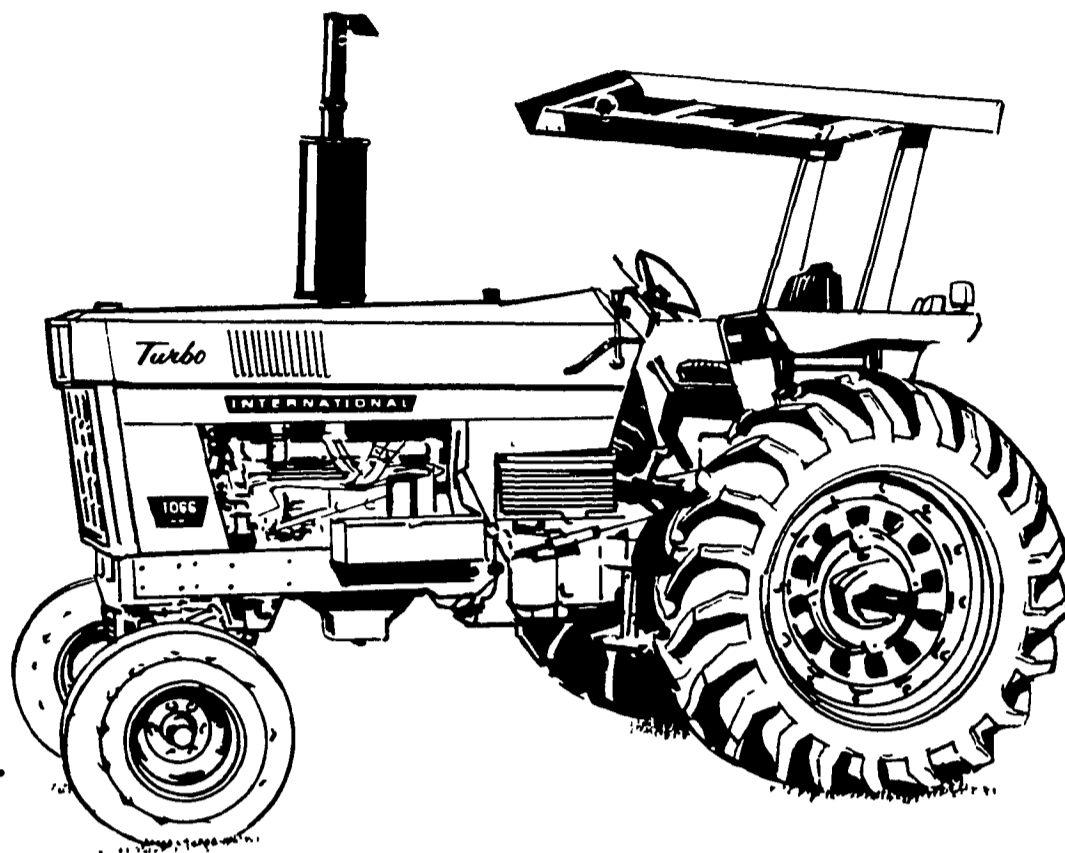

**red fever
red fever
red fever**

STRIKES AGAIN!!

IH 1066D First In National Tractor Pull (15,000 lb. class at Louisville, Kentucky, Feb., 1973) Put this power to work on your farm now . . . a BIG DIESEL — with more power, less noise, less smoke.

- Available with protective frames.
- Two new cabs - with or without air conditioning.

Now . . . Air-Power Planting

INTERNATIONAL® 400 CYCLO® PLANTER

- No other planter plants so accurately . . . no other planter is so simple and convenient . . . because NO OTHER PLANTER PLANTS WITH AIR POWER.
- Simple air-powered seed metering system (only 3 moving parts) lets you precision plant at speeds up to 7 mph.
- Plant sized or unsized seed—corn, soybeans, sorghum, acid-delinted cotton, pelleted beets, popcorn, and a wide variety of edible beans —through the same metering system.
- One master hopper holds over 11 bushels of seed—enough to plant half-a-day, non-stop.
- No seed plates. To change crops, simply change the seed drum. A three-minute job.
- 4 and 6-row wide models, 6 and 8-row narrow models.

Big production tillage

INTERNATIONAL 55 MOUNTED 3 RANK CHISEL PLOW

- Works the toughest ground with aggressive action and uniform penetration
- Three 4 x 4-inch box section steel beams form a frame that absorbs shocks and stress without twist
- Exceptional clearance—30 inches between ranks, 25 inches vertically—prevents clogging and skipping
- Available in six sizes match your tractor's power