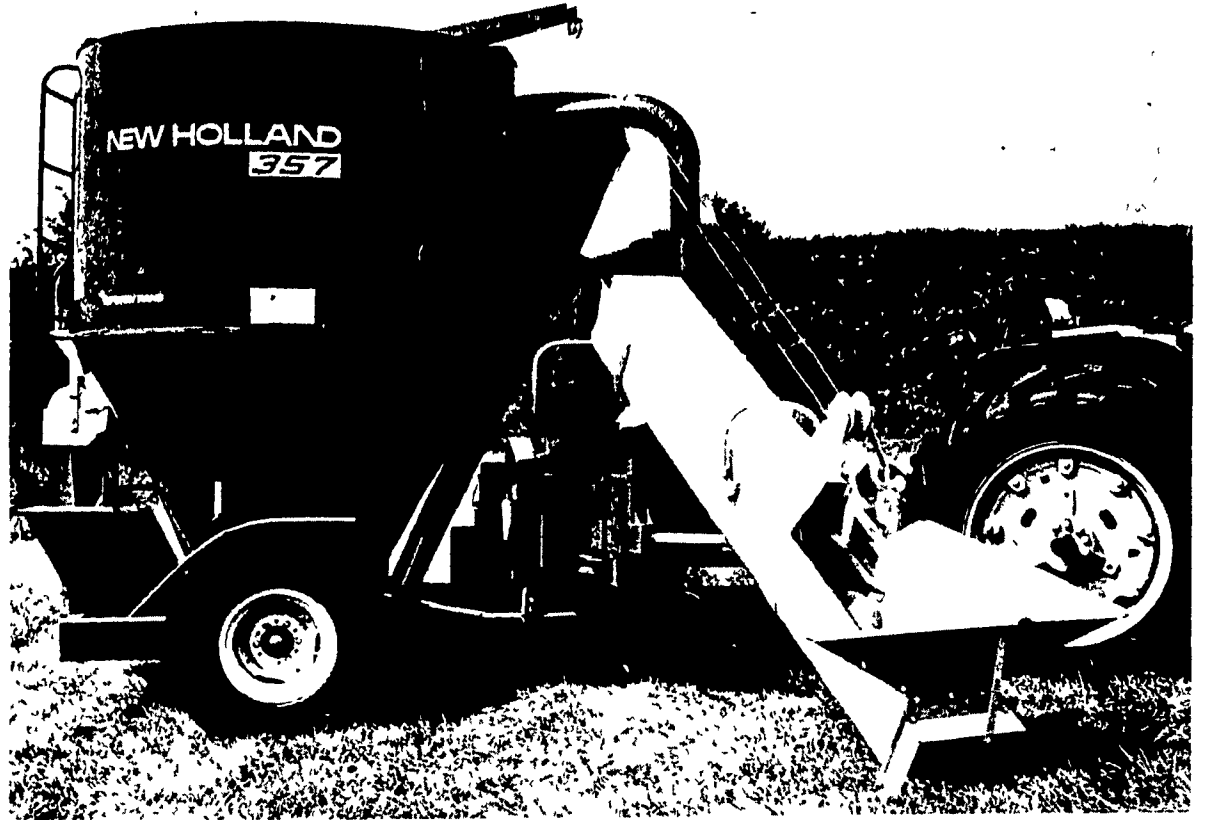

Optional cabs on recently introduced MF 1155, 1135, 1105 and 1085 tractors tilt backward for easy access to chassis and components located under operator platform. Rubber mounted cab is roomier, quieter and more vibration-free than any previous MF cabs. Cab can be tilted out of way in about 30 minutes.

Sperry New Holland's new Model 357 grinder-mixer features an all-welded frame and tank, and an 8-inch diameter unloading auger system said to empty the tank 50 percent faster than most other models. The "357", with a 120-bushel capacity and a 21-inch hammermill, is the largest grinder-mixer made by New Holland.

Harold Endslow Dies at Age 74

W Harold B Endslow, 74-year-old Marietta R1 farmer who died Friday, had served 11 terms as president of the Lancaster County Tobacco Growers Association.

He had served several terms as president of the Pennsylvania Shorthorn Breeders Association and had been a director of the Pennsylvania Livestock and Allied Industries Association.