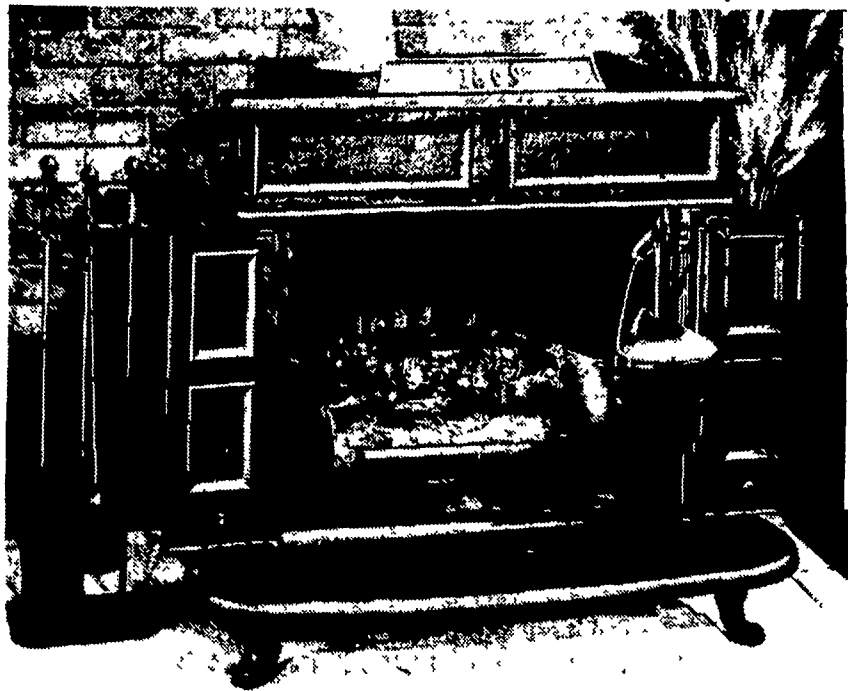

CHRISTMAS WEEKEND SALE!

SPECIAL BUYS FOR THAT LAST MINUTE HOLIDAY PROJECT!

Our Sale Prices are effective through Dec. 23.

Stop in soon... you'll like our prices!

Franklin
FIREPLACES

by
United States Stove
Company
SOUTH PITTSBURG, TENNESSEE

This versatile Franklin Fireplace is an unusual and distinctive answer to supplemental heating requirements for family rooms, recreation rooms, add-on rooms or any hard to heat area. As an added bonus, enjoy indoor barbecuing all year long with adjustable, swing-out grill. Keep rest of meat hot on top of your Franklin while grilling inside. The entire front and top of this Franklin Fireplace is crafted from hand poured cast iron. Firebox is constructed of heavy steel plate that will not crack under heavy firing. Unit vents through the top and features built-in damper control.

BASIC UNIT..... 99⁵⁰

FRANKLIN ACCESSORIES

- Grate.....6.95
- Screen.....8.95
- Date Plaque.....3.95
- Barbeque Grill.....7.95

other accessories available at equally low prices!