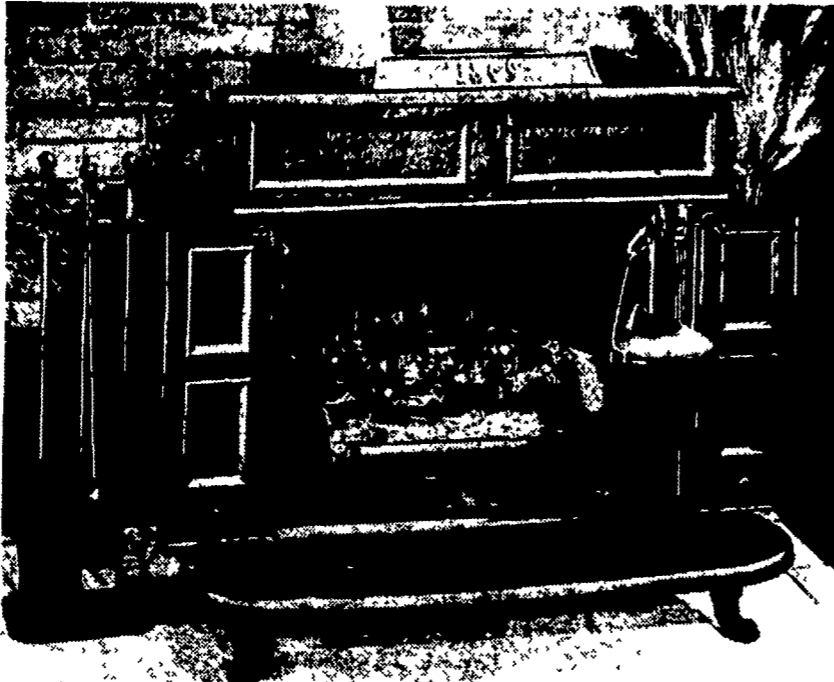

THANKSGIVING WEEKEND SALE!

SPECIAL BUYS FOR THAT LAST MINUTE HOLIDAY PROJECT!

Our Sale Prices are effective Nov. 24 through Dec. 2nd.
Stop in soon...you'll like our prices!

Franklin
FIREPLACES
by
United States Stove
Company
SOUTH PITTSBURG, TENNESSEE

This versatile Franklin Fireplace is an unusual and distinctive answer to supplemental heating requirements for family rooms, recreation rooms, add-on rooms or any hard to heat area. As an added bonus, enjoy indoor barbecuing all year long with adjustable, swing-out grill. Keep rest of meat hot on top of your Franklin while grilling inside. The entire front and top of this Franklin Fireplace is crafted from hand poured cast iron. Firebox is constructed of heavy steel plate that will not crack under heavy firing. Unit vents through the top and features built-in damper control.

BASIC UNIT..... 99⁵⁰

FRANKLIN ACCESSORIES

- Grate.....6.95
- Screen.....8.95
- Date Plaque.....3.95
- Barbeque Grill.....7.95

other accessories available at equally low prices!