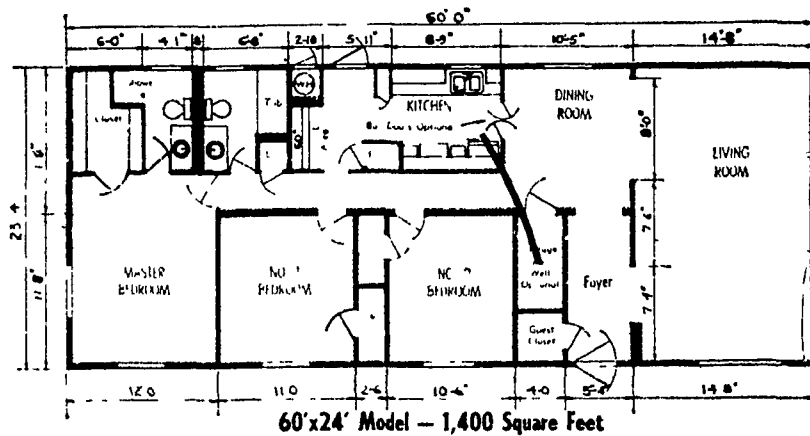

MORE HOUSE FOR LESS MONEY!

Paul's Can Deliver and Erect This
BIG All
24' x 60' For
Three Bedroom Home Only **\$14,900**

Expertly Designed—Superbly Built—Economically Priced

- ★ Carpet in living room, dining room, hall & master bedroom
- ★ 2 Baths
- ★ Sliding patio doors dining room
- ★ 52 gallon H.W.H.
- ★ 14 cubic ft. refrigerator
- ★ 30" Gas range
- ★ 1/4" Paneling throughout
- ★ Loads of storage space
- ★ 235# Shingled roof
- ★ Washer & dryer area
- ★ Curtains & drapes
- ★ Maintenance free exterior & interior