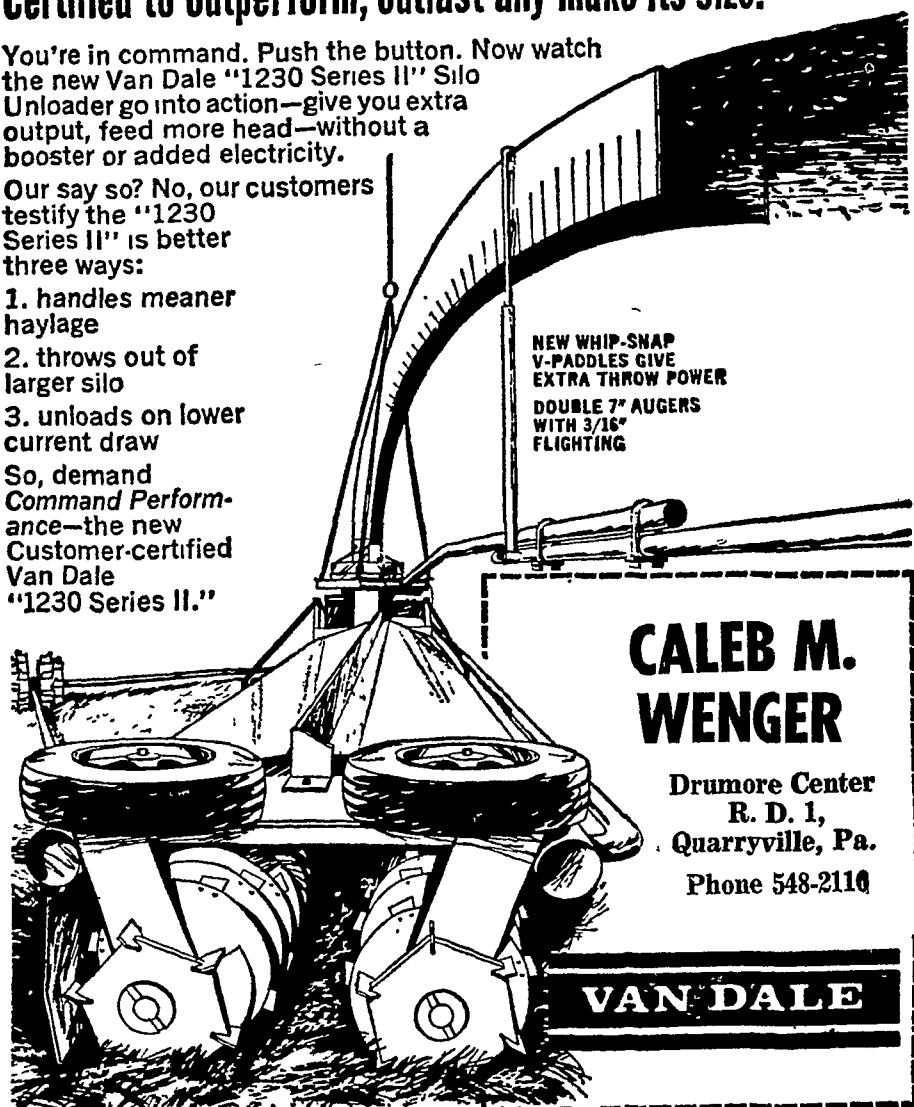

CALEB M. WENGER

Drumore Center
R. D. 1,
Quarryville, Pa.
Phone 548-2110

VAN DALE