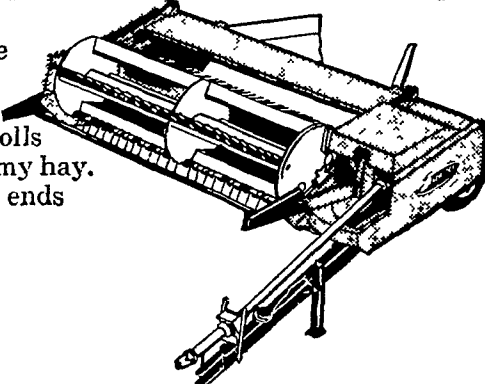

The Mow/ditioner. Finest haying machine anywhere. Gives hay a softer texture, improved palatability, more digestibility. Special non-stop, non-wrap conditioning rolls make leafy hay with tender tips, not stemmy hay. Liberal trades and terms. Special gift offer ends June 30, 1970.