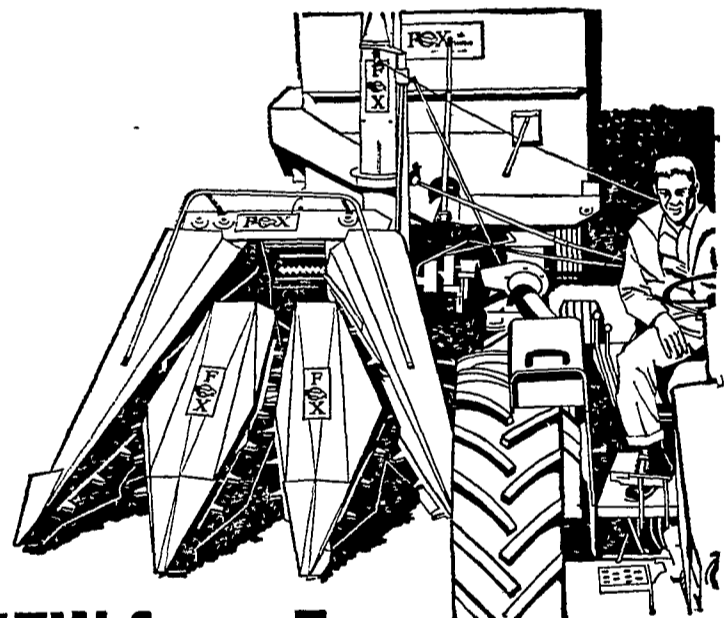

Wenger's Feed Mill Inc.

Ph: 367-1195
 Rheems

NEW from Fox: Quick-change 3-row corn unit

Get corn out of your fields faster with our new Model 3C three-row corn unit.

It's for 26" to 32" rows. Mounts on our new Super-1000 pull-type or Model Super-D self-propelled forage harvesters.

Check these features:

- One-piece sickle—easily removed by loosening only three bolts.
- 3 rows of vertical gathering roller chain on each side to handle better any tall or down corn, sorghum and cane.
- Vertical shafts and chains set back closer to base unit paddle roll for better feeding.
- One bevel gear case to drive entire unit—drop-forged gears, high-carbon steel shafts.
- Heavy-duty roller chain for drive chains.
- Anti-friction bearings throughout.
- All-welded steel main frame and superstructure.