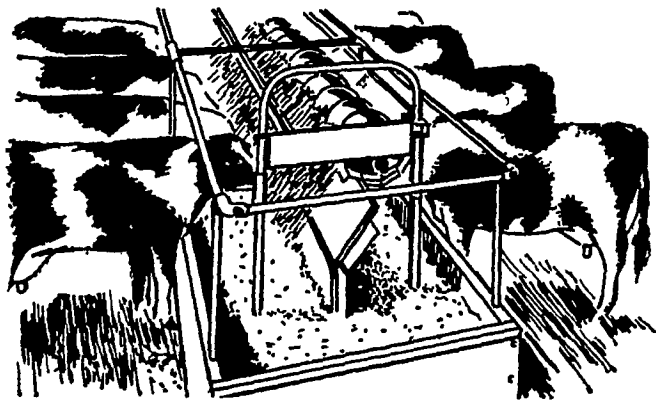

ANNOUNCING!
A Seasoned Line of...
FEED LOT EQUIPMENT

- Rugged Line Of Round Hog Range Feeders
- Life-Time Treated Wood Hog Feeders
- All Size Rotating Hog Feeder
- Large Capacity Pig Creep Feeder
- Heated, Double Bowl Hog Waterers
- Feed-Saving Cattle Range Feeder
- Combination Calf Creep and Steer Feeder
- Econ-O-Creep Calf Feeder In Two Sizes

Pioneer and Industry Leader in Livestock Automation, Big Dutchman Now Introduces a complete line of Feed Lot Equipment. This new equipment added to Big Dutchman's existing Livestock Confinement Systems will provide hog and cattle raisers across the nation with the industry's most complete line-up of proven equipment and systems. Thinking of Raising Hogs? Expanding Your Existing Operation? . . . Why not check with the Big Name in Livestock Raising Equipment and Systems? . . . The one company best able to provide experienced equipment, know-how and local service. One farm-tested line . . . The most complete line available today. Contact your local branch or representative today.

Big Dutchman World Leader in Livestock & Poultry Equipment

For Complete Information Contact

Big Dutchman

EASTERN BRANCH

New Holland, Pa.

(717) 354-5168

FEED COWS FAST... ALL AT ONCE

Hinged side of Jamesway Fill-N-Feed grain or silage feeder pulls away from J-trough and auger automatically to dump all feed fast...all at once without feed separation. All cattle get the same quality feed. Eliminates injuries from crowding, shoving.

Choice of manual or automatic feeder, timer or sail switch control. Feeder features gear head drive and galvanized steel safety cover. Come in today for complete details.

LANDIS BROS., INC.

1305 Manheim Pike, Lancaster, Pa.