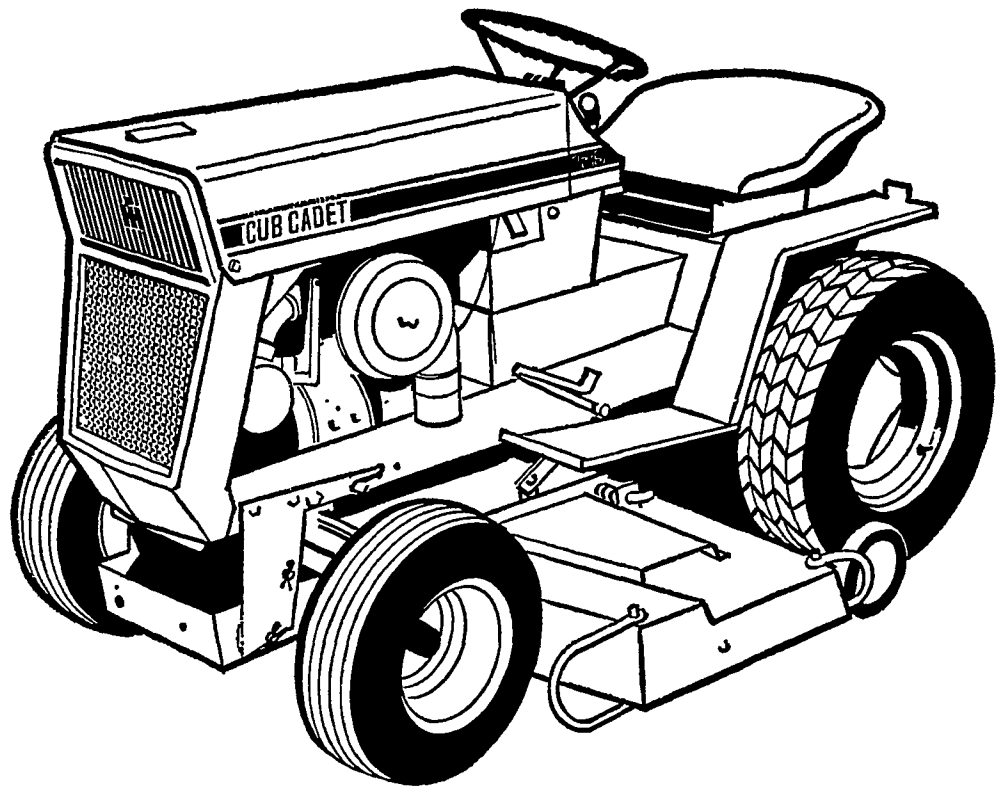

FREE

MOWER

With the Purchase of a New International CUB CADET

Here's More Power to You!

NEW '68's

5 POWERFUL BIG MODELS
7 - 10 - 12 H.P.

- 3 Speed Transmission 7 - 10 - 12 h.p.
- New Hydrostatic Drive 10 & 12 h.p.
- Quick Attachment Implements
- Easy Terms Available

Take A Look at the

International CADET 60 Riding Mower

- Four Reverse Speeds
- 6 Horsepower
- 32 in. Cut
- Mowing Heights from 1½ to 4 inches

SPRING IS HERE! ARE YOU READY?

See These Lancaster County Dealers