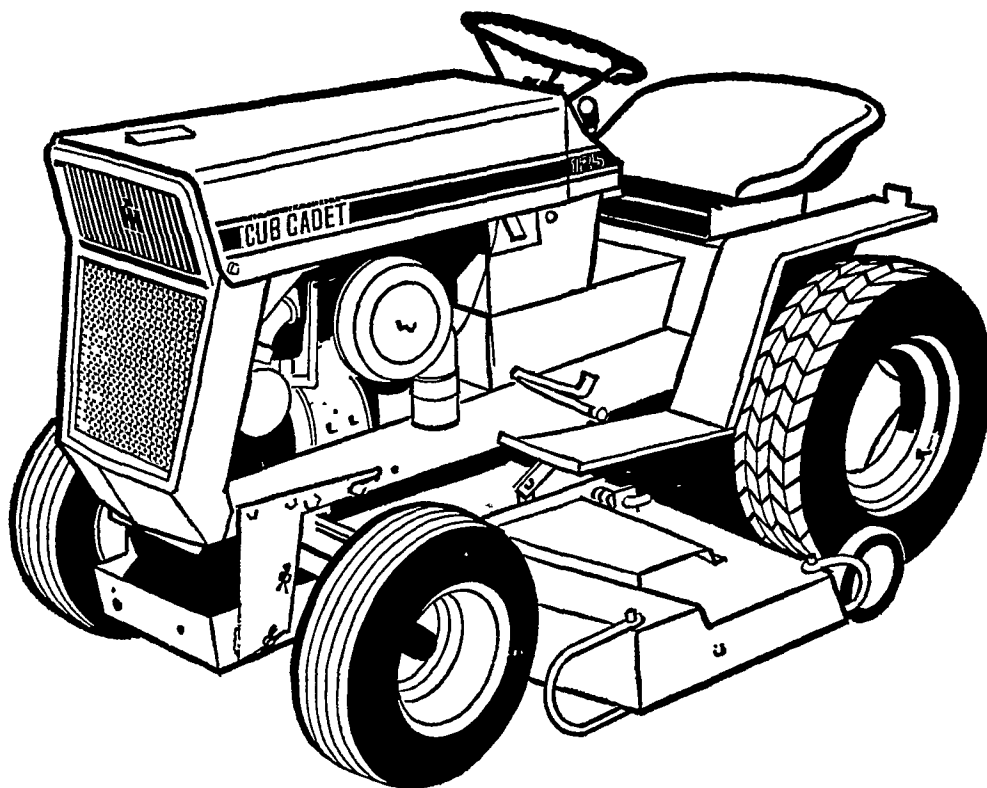

HH. FREE MOWER HH

With the Purchase of a New International CUB CADET

Here's More Power to You!

NEW '68's

5 POWERFUL BIG MODELS 7 - 10 - 12 H.P.

- 3 Speed Transmission 7 - 10 - 12 h.p.
- New Hydrostatic Drive 10 & 12 h.p.
- Quick Attachment Implements
- Easy Terms Available

Take A Look at the International CADET 60 Riding Mower

- Four Reverse Speeds
- 32 in. Cut
- 6 Horsepower
- Mowing Heights from 1½ to 4 inches

SPRING IS HERE! ARE YOU READY?

See These Lancaster County Dealers