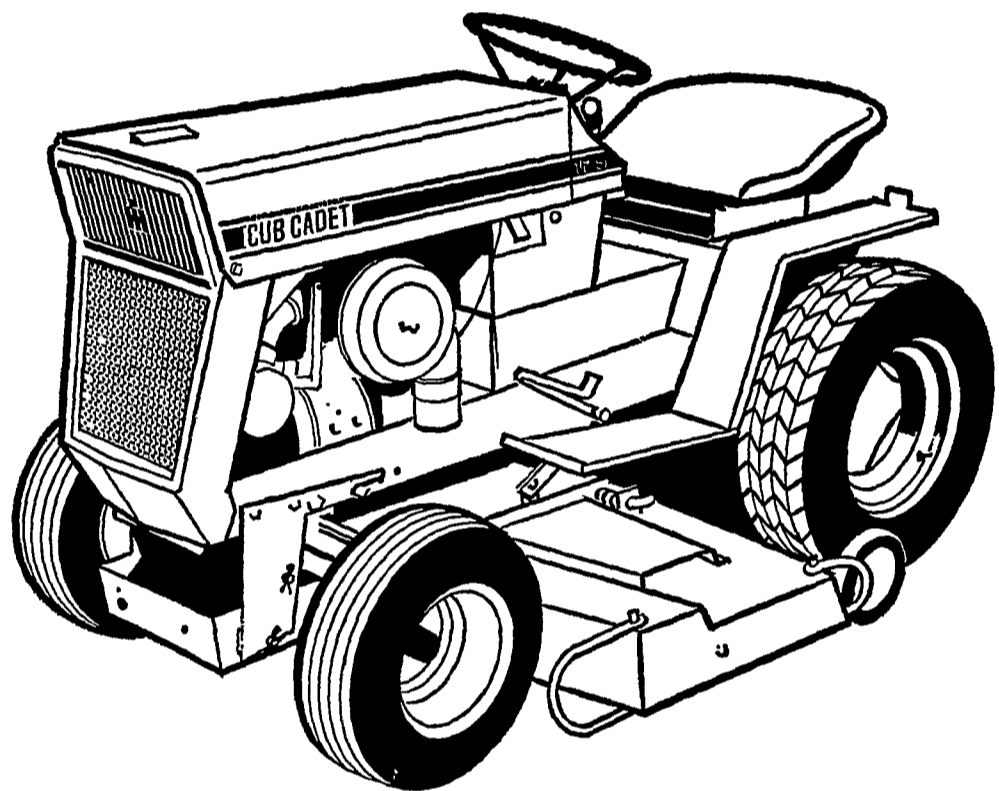

FREE

MOWER

With the Purchase of a New International CUB CADET

Here's More Power to You!

NEW '68's

**5 POWERFUL BIG MODELS
7 - 10 - 12 H.P.**

- 3 Speed Transmission 7 - 10 - 12 h.p.
- New Hydrostatic Drive 10 & 12 h.p.
- Quick Attachment Implements
- Easy Terms Available

Take A Look at the International CADET 60 Riding Mower

- Four Reverse Speeds
- 32 in. Cut
- 6 Horsepower
- Mowing Heights from 1½ to 4 inches

SPRING IS HERE! ARE YOU READY?

See These Lancaster County Dealers