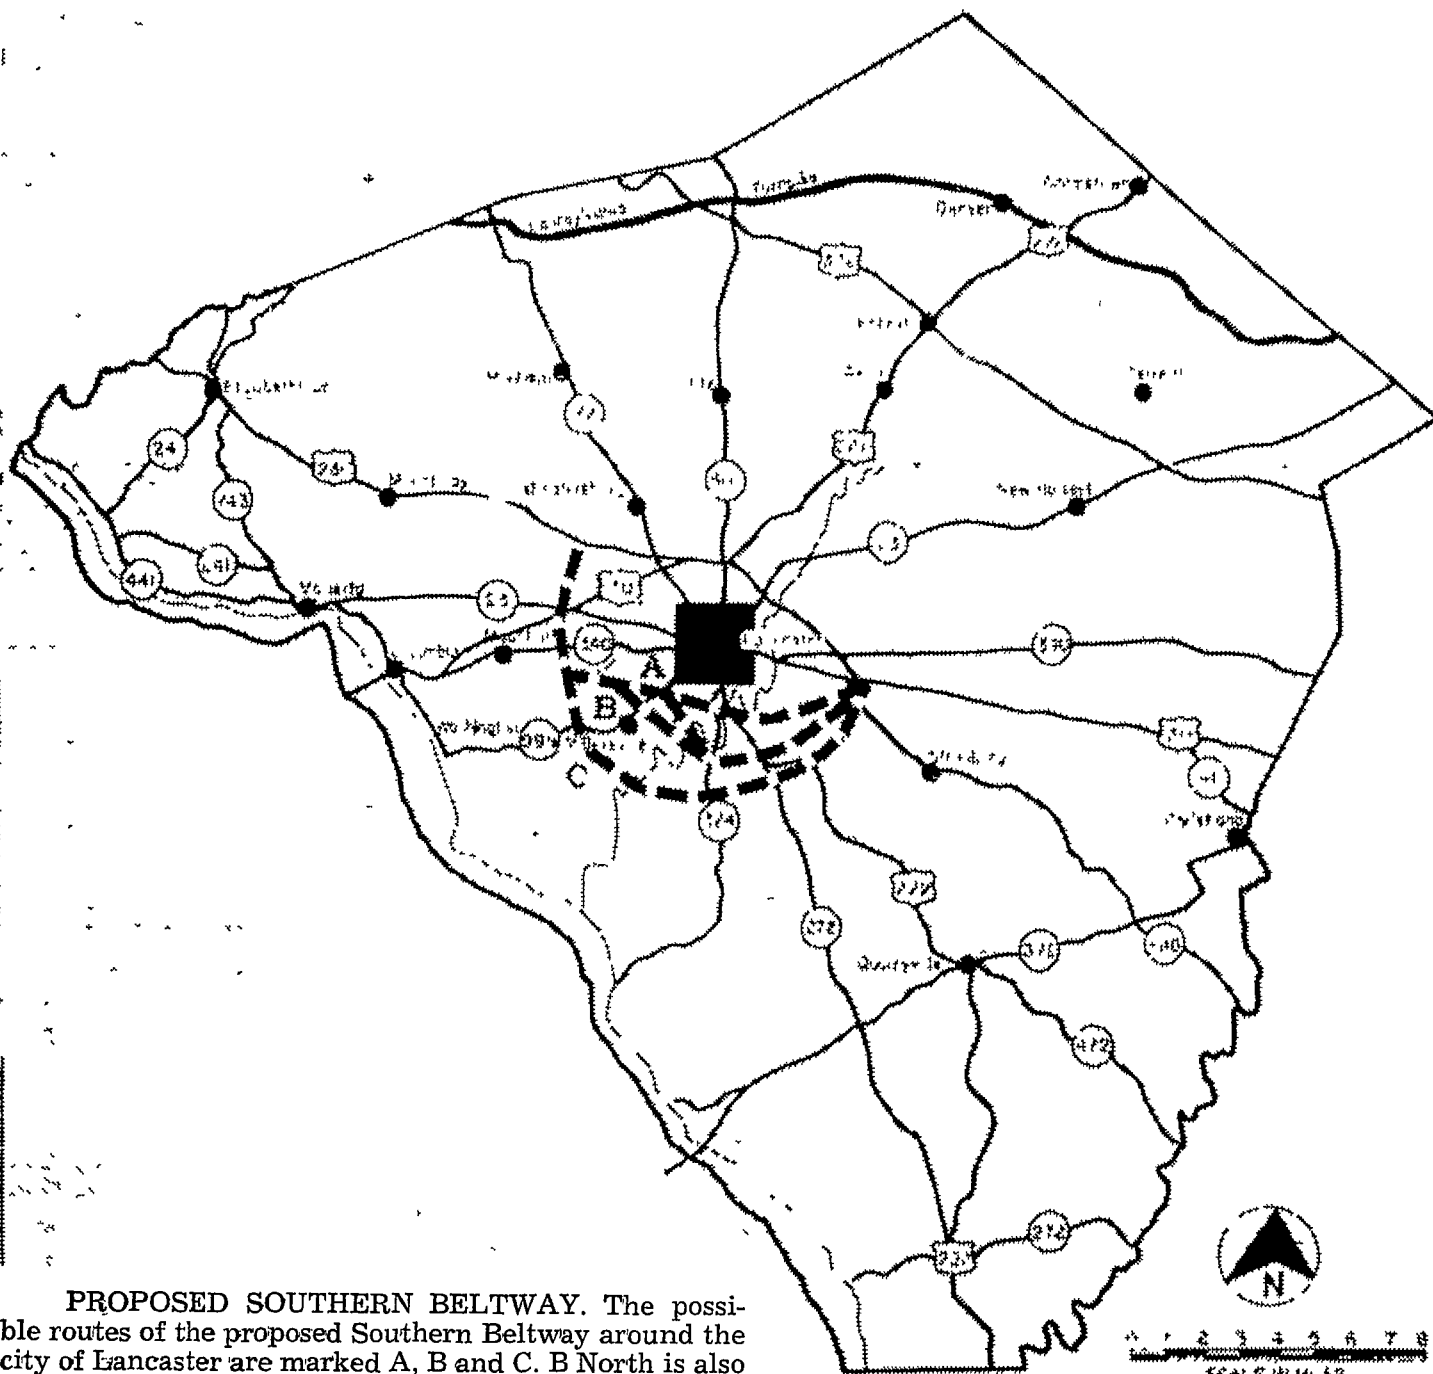

Beltway Could Take Up To 567 County Acres

The proposed Southern Beltway to be built around the city of Lancaster could take up to 567 acres of county land depending on which of the four routes is chosen.

The survey shows that Route C would take the most of the best farm land while Route B North would take the least. Also, B North would include nearly the most class 4 and over land having only 1 percent less of this type land than Route B.