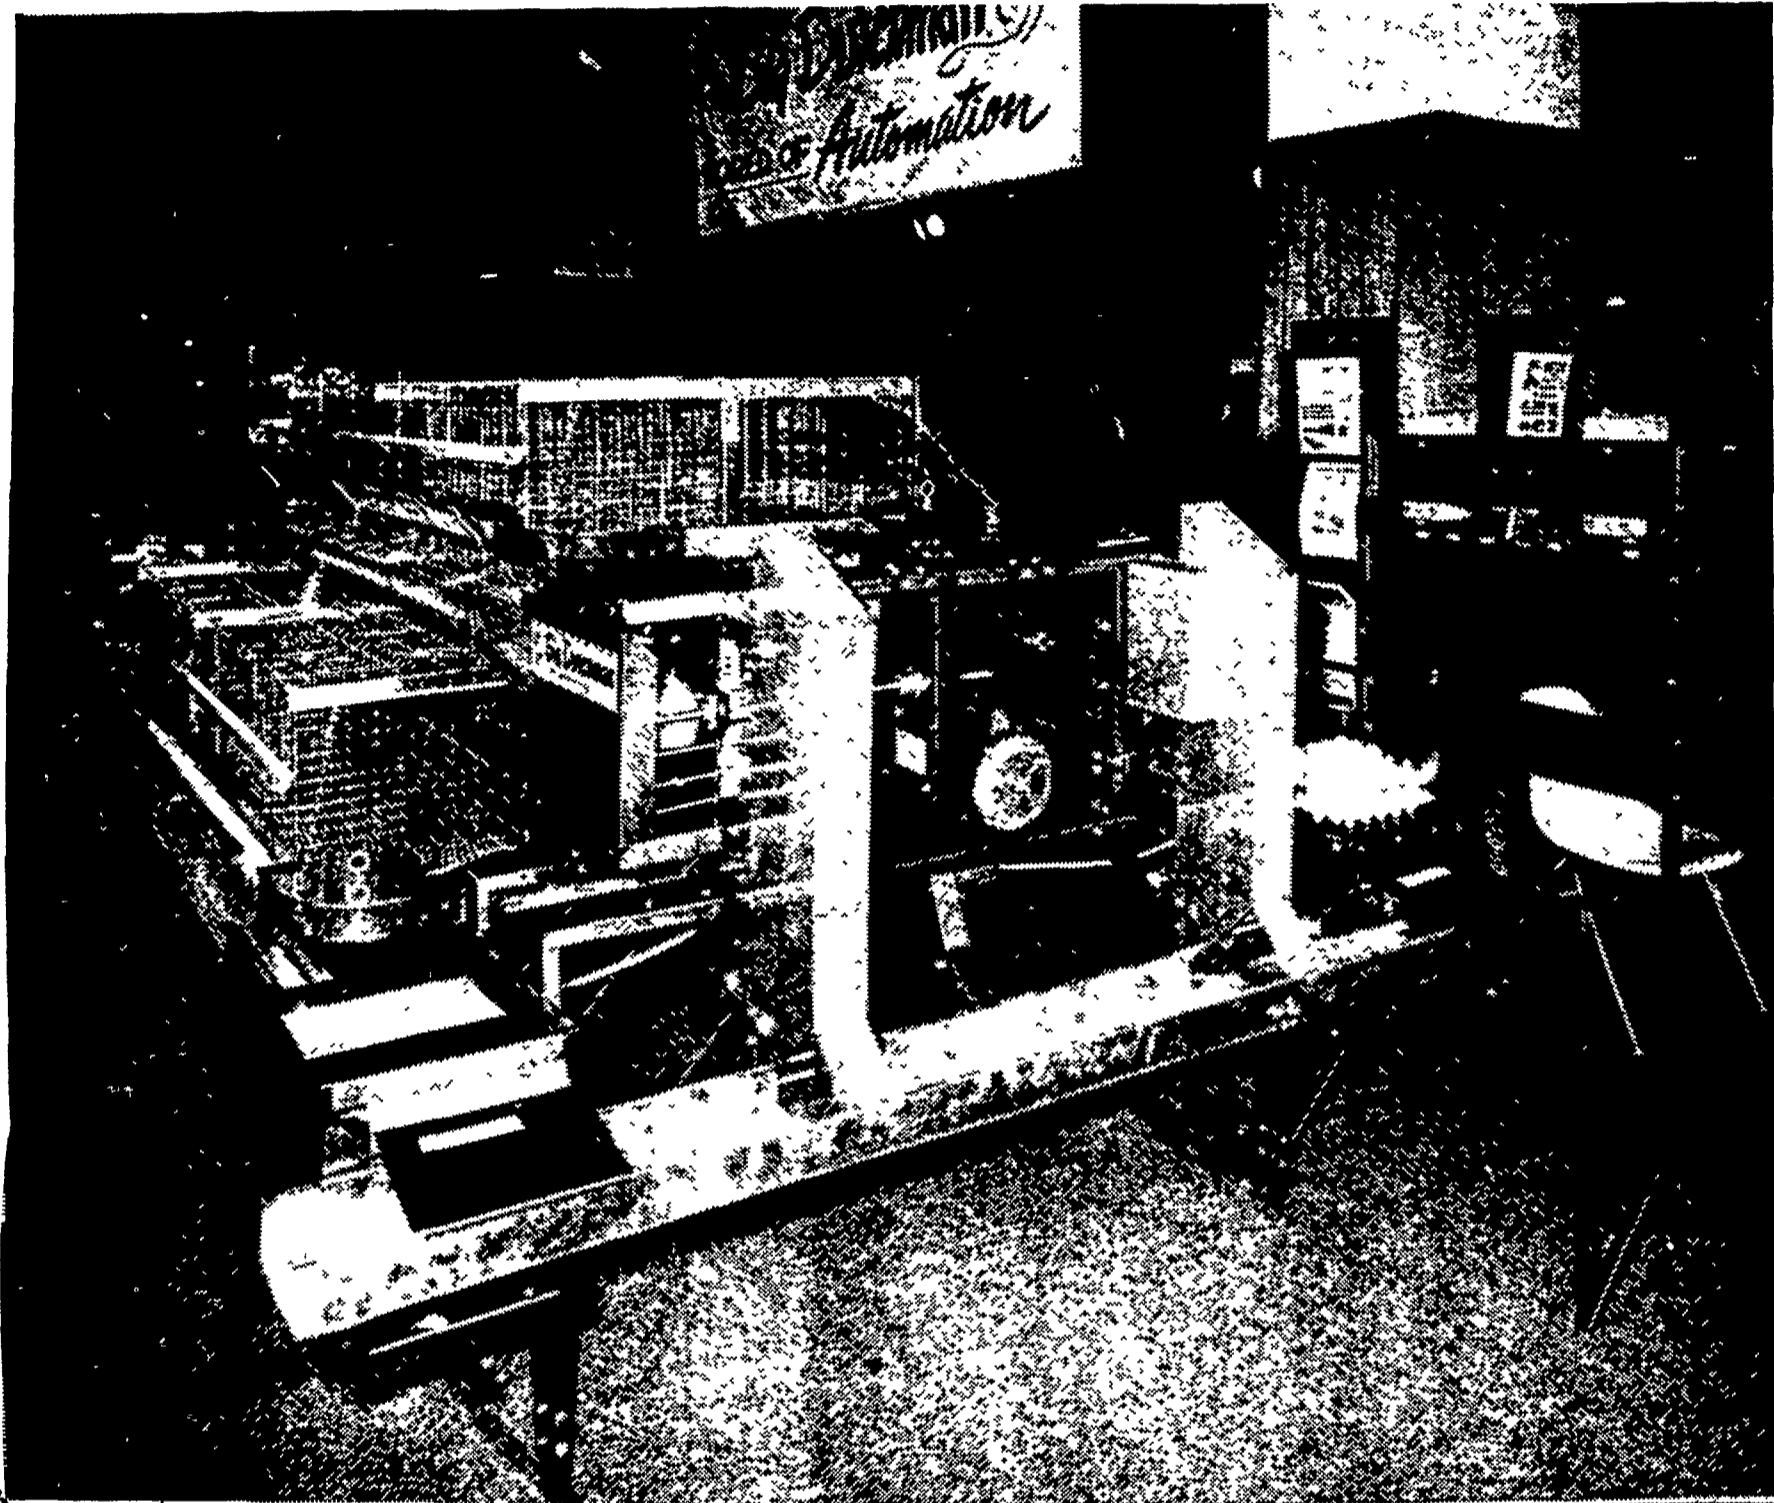

Big Dutchman Fully Automated STAIR STEP CAGE SYSTEM

**On Display At NEPPCO And In Our Showroom
SEE and COMPARE... this equipment and more!**

*Stop By and Discuss
Your Expansion Plans or Poultry Problems.*

Big Dutchman Inc.

PENNSYLVANIA BRANCH
FACTORY OWNED AND OPERATED

NEW HOLLAND

(717) 354-5168

DAVE TERRILL, Manager

RALPH D. BITLER, Asst. Manager

LARRY KEGERREIS, Salesman
DONALD R. BUCKS, Salesman