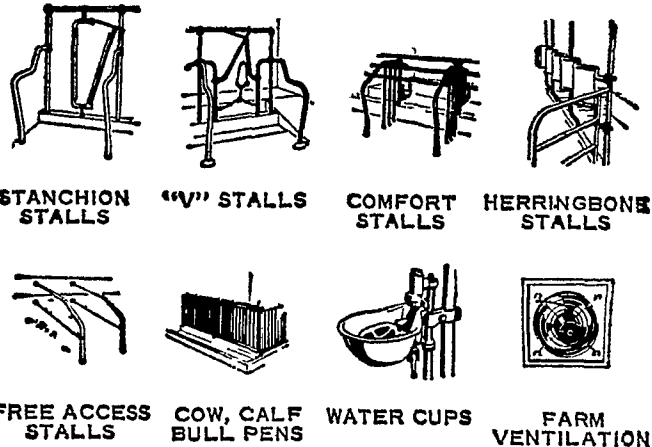

NEW HOLLAND
354-2146

LANCASTER
394-0541

QUARRYVILLE
786-2126

Store Hours: Week Days 8:00 - 5:00 — Sats. 8:00 - 12:00 Noon

AGWAY, INC.

YOU'VE GOT TO HAVE A SYSTEM - GO JAMESWAY POWER CHORIN®

BIG J BARN EQUIPMENT

STANCHION STALLS "V" STALLS COMFORT STALLS HERRINGBONE STALLS
FREE ACCESS STALLS COW, CALF BULL PENS WATER CUPS FARM VENTILATION

everything for your barn

Jamesway's complete line of quality barn equipment is available in hot-dip galvanized or painted finish. We can help you plan the most modern installation and meet your needs exactly. What's more, Jamesway equipment is easy to install, built so strong it will last as long as your barn stands. Come in today for planning help.