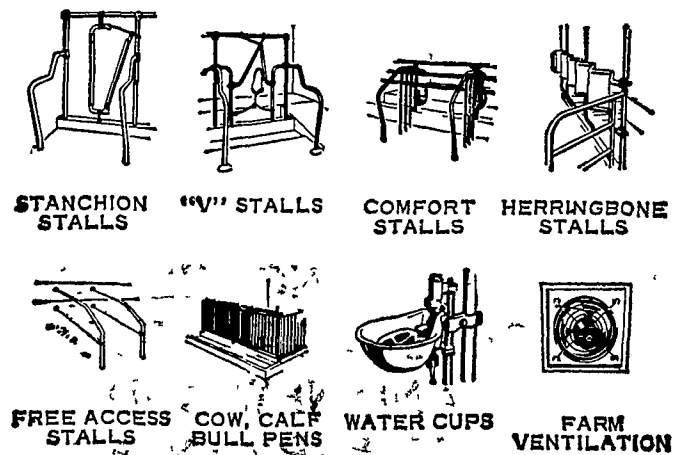

### DELIVERS BETTER SILAGE TOO!

The double augers, operating in conjunction with the patented V-paddle impellers, digs the silage, mixes it thoroughly, and then throws it down the chute. Your cows and cattle get good, palatable silage... not a powdered mash as often happens with unloaders using blowers.

### TWO SIZES:

Standard—for silos 10' to 16'  
Heavy Duty—for silos 16' to 20'

CALEB M. WENGER  
R. D. 1, QUARRYVILLE, PA.  
Drumore Center 548-2116

WRITE OR PHONE US FOR COMPLETE INFORMATION AND PRICES.

YOU'VE GOT TO HAVE A SYSTEM—GO JAMESWAY POWER CHORING

## BIG J BARN EQUIPMENT