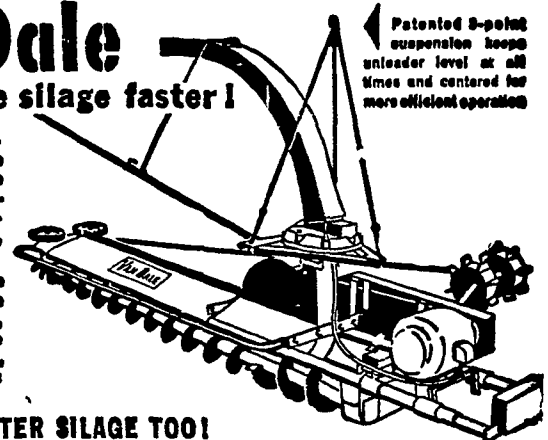

Get the BIG silo unloader value!

## VanDale

Delivers more silage faster!

Double auger system digs the silage faster and more evenly under all conditions whether silage is frozen, wet, or dry.

Exclusive, adjustable drive hub gives more positive traction, keeps the machine operating evenly, and requires less power.