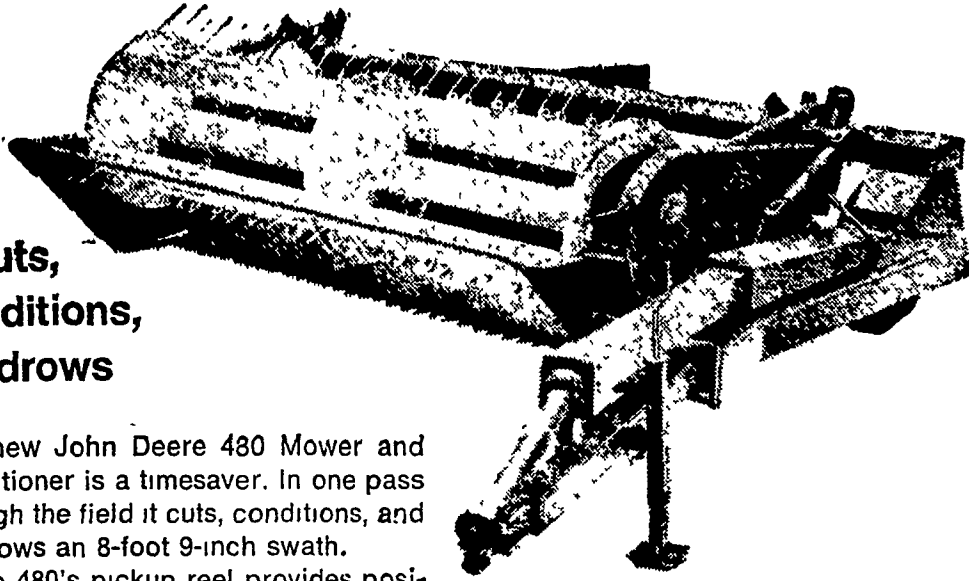

New John Deere 480 Mower and Conditioner

It cuts, conditions, windrows

The new John Deere 480 Mower and Conditioner is a timesaver. In one pass through the field it cuts, conditions, and windrows an 8-foot 9-inch swath.

The 480's pickup reel provides positive feeding in every crop condition. Fast roll speed, large roll diameter, and wide roll opening practically eliminate conditioner plugging and wrapping.

See us soon about a new 480 Mower and Conditioner. Use our Credit Plan.