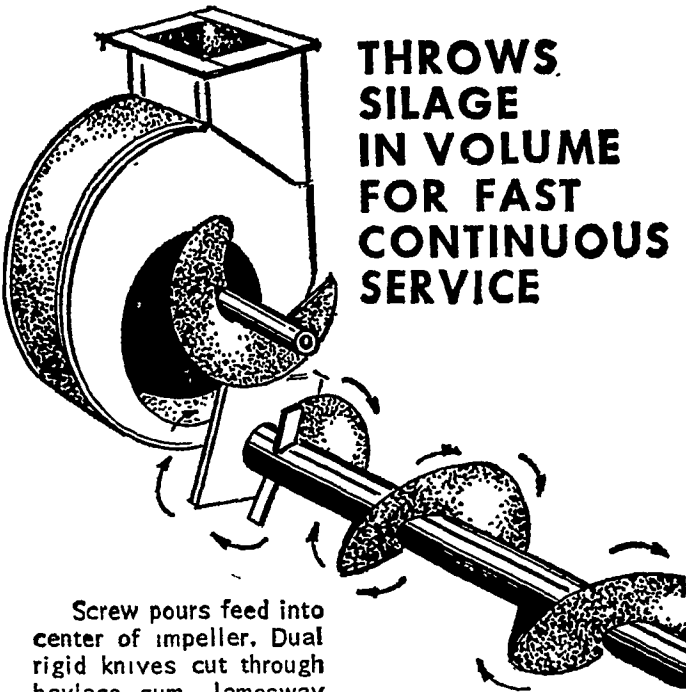

C. O. NOLT

LOCAL DISTRIBUTOR

BIRD-IN-HAND

Phone Lanc. 397-0751

DEKALB PROFIT PULLETS

Balanced Bred for Balanced Performance

DeKalb Layers are BALANCED BRED for the SIX PROFIT FACTORS that make for success in your poultry operations—High Livability—Longevity of Lay—High Egg Production—Top Interior Egg Quality—High Feed Efficiency—Superior Shell Strength and Proper Egg Size.

Lester B. Good
Ephrata 733-7671

SCREW-FEED IMPELLER

THROWS SILAGE IN VOLUME FOR FAST CONTINUOUS SERVICE

Screw pours feed into center of impeller. Dual rigid knives cut through haylage gum. Jamesway unloads 24' silo without extra motor.