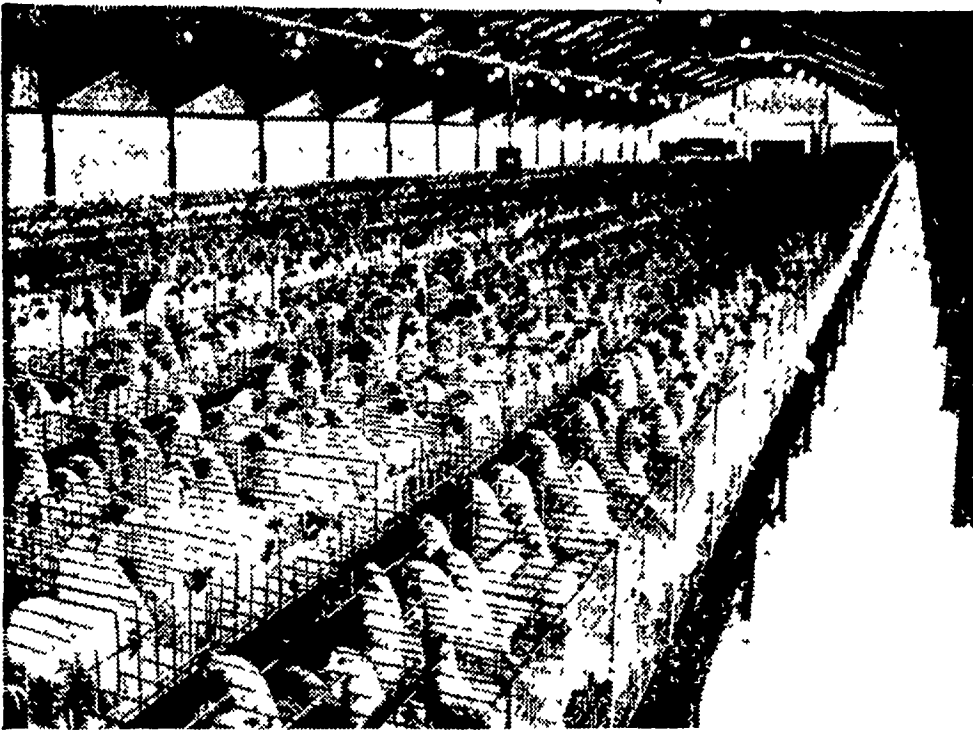

HOLD YOUR PROFITS IN...

Big Dutchman CAGES

BIG DUTCHMAN COMPLETELY AUTOMATED FLAT DECK CAGE SYSTEMS . . . include automatic feeding; watering; central, one table, egg collecting from any number of birds; along with automatic manure removal equipment. The central, one table, automatic egg collecting system brings all eggs gently to one spot, enabling one person to easily collect from 25,000 birds. Egg collector is designed for easy connection to automatic washers, candler-graders and packers, for completely automated system.

Profit designed cages by Big Dutchman permit more effective ventilation and complete unobstructed lighting. Big Dutchman's automatic feeding system assures even distribution of feed to all birds. New degrees of flexibility and convenience are now possible along with exclusive features that permit greater feed savings and complete environmental control of more birds with less labor.

AUTOMATIC OR HAND FEED TIERED CAGES . . . "It Costs No More To Own The Best." Find out today how you can begin obtaining increased profits from your poultry operation with the industry's best selection of a low investment, high production, Big Dutchman cage system to fit your plans or existing poultry house, large or small. Contact your local branch or write today for the very latest in Flat Deck or Tiered Cage information.