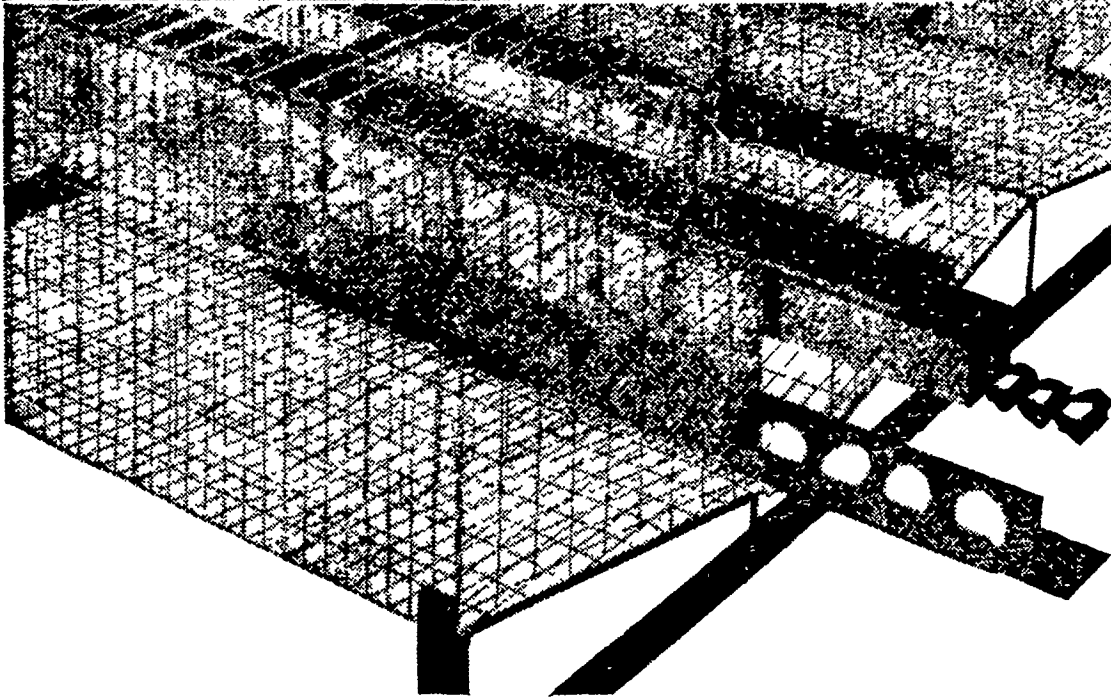

HOLD YOUR PROFITS IN...

Big Dutchman CAGES

BIG DUTCHMAN COMPLETELY AUTOMATED FLAT DECK CAGE SYSTEMS . . . include automatic feeding; watering; central, one table, egg collecting from any number of birds; along with automatic manure removal equipment. The central, one table, automatic egg collecting system brings all eggs gently to one spot, enabling one person to easily collect from 25,000 birds. Egg collector is designed for easy connection to automatic washers, candler-graders and packers, for completely automated system.