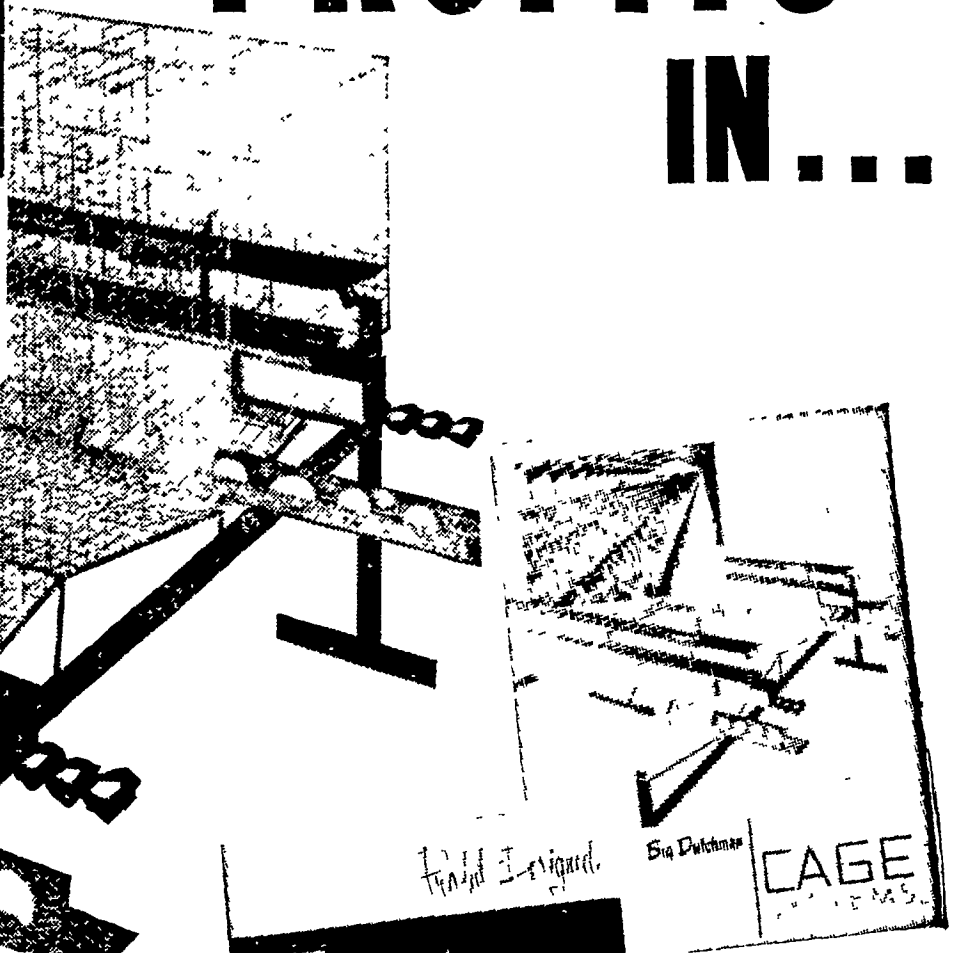

HOLD YOUR PROFITS IN...

Big Dutchman CAGES

BIG DUTCHMAN COMPLETELY AUTOMATED FLAT DECK CAGE SYSTEMS . . . include automatic feeding; watering; central, one table, egg collecting from any number of birds; along with automatic manure removal equipment. The central, one table, automatic egg collecting system brings all eggs gently to one spot, enabling one person to easily collect from 25,000 birds. Egg collector is designed for easy connection to automatic washers, candler-graders and packers, for completely automated system.

Profit designed cages by Big Dutchman permit more effective ventilation and complete unobstructed lighting. Big Dutchman's automatic feeding system assures even distribution of feed to all birds. New degrees of flexibility and convenience are now possible along with exclusive features that permit greater feed savings and complete environmental control of more birds with less labor.