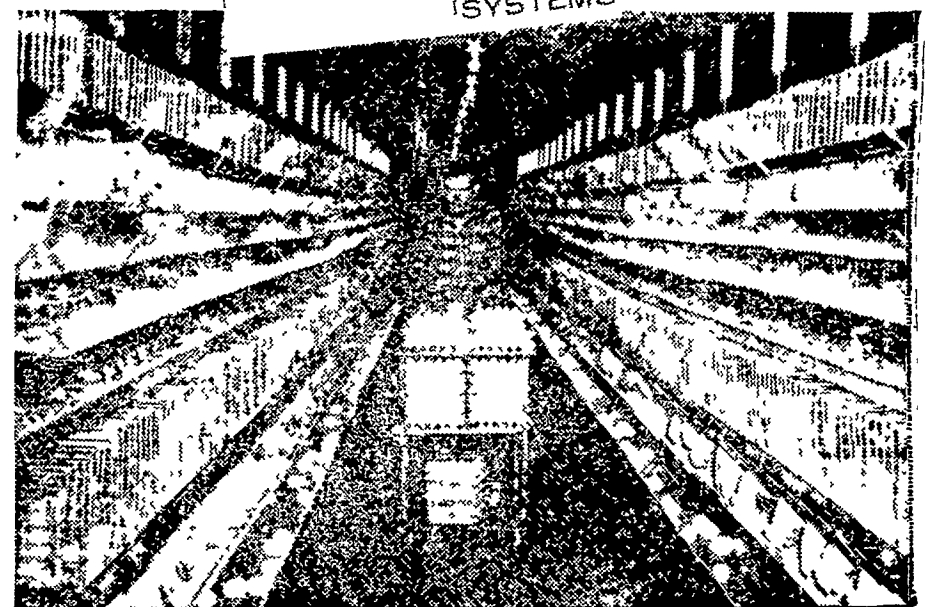

SINGLE BANK

FULL STAIR STEP

SINGLE TIER

3 TIER MODIFIED

Choose from the industry's best selection of "HANGING CAGES" . . . Single Bank to Complete Stair-Step.

Big Dutchman Inc.
ZEELAND, MICHIGAN U.S.A.

Pa. Branch — Factory Owned & Operated NEW HOLLAND (717) 354-5163

Big Dutchman® Inc.