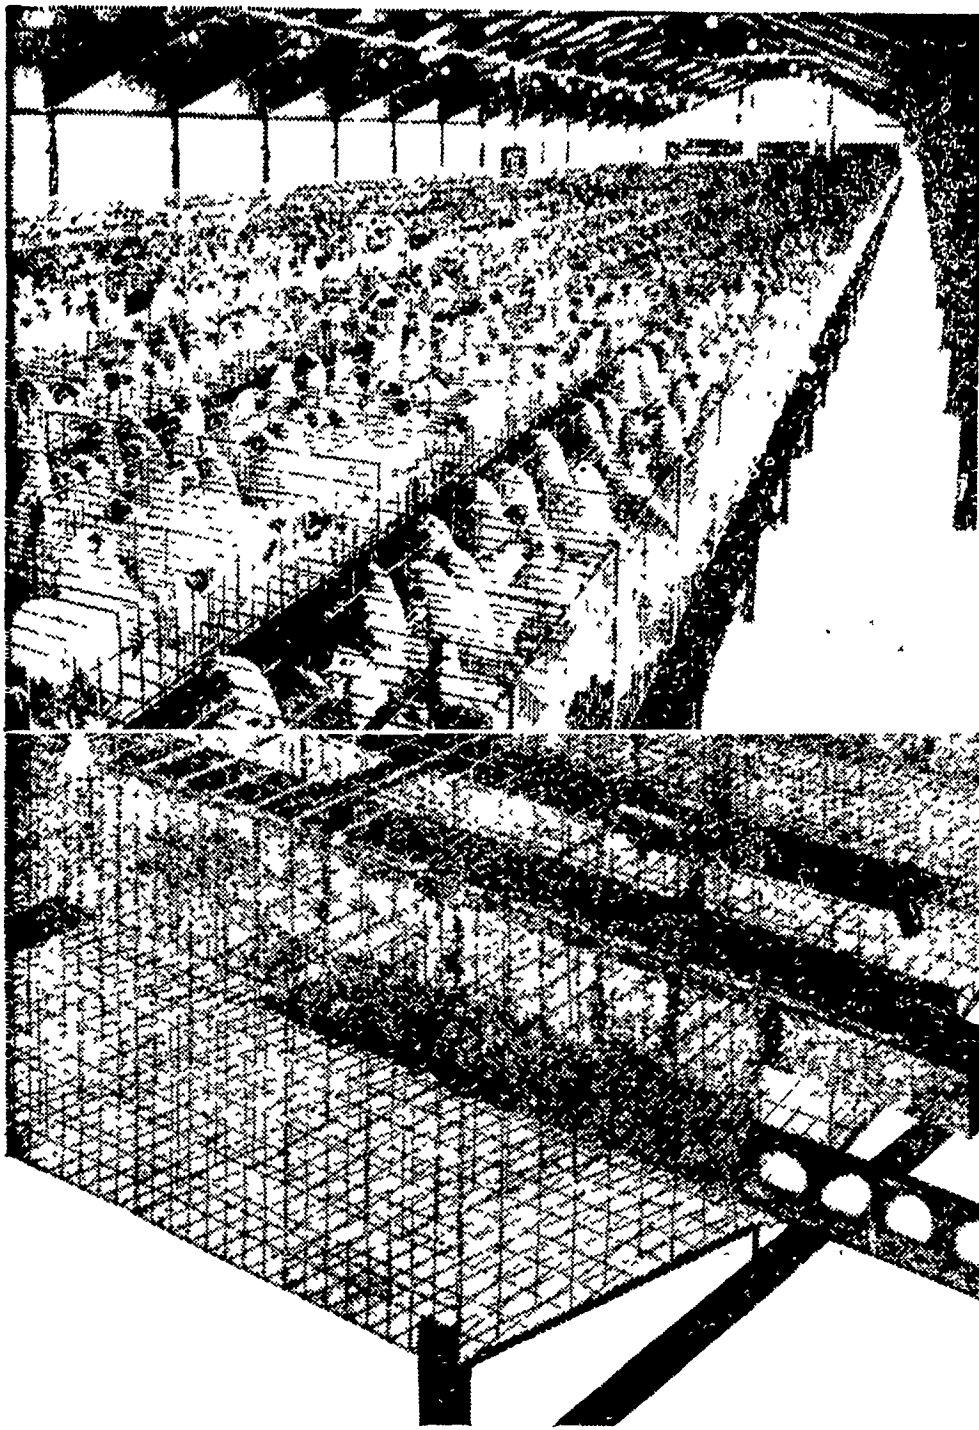

## Big Dutchman<sup>®</sup> CAGES

**BIG DUTCHMAN COMPLETELY AUTOMATED FLAT DECK CAGE SYSTEMS** . . . include automatic feeding; watering; central, one table, egg collecting from any number of birds; along with automatic manure removal equipment. The central, one table, automatic egg collecting system brings all eggs gently to one spot, enabling one person to easily collect from 25,000 birds. Egg collector is designed for easy connection to automatic washers, candler-graders and packers, for completely automated system.