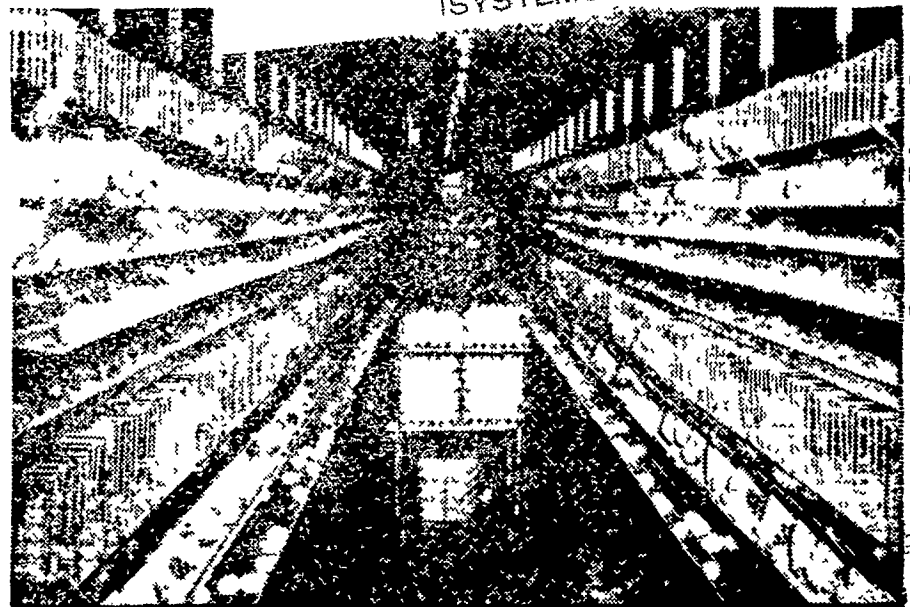

Choose from the industry's best selection of "HANGING CAGES" . . . Single Bank to Complete Stair-Step.

Pa. Branch — Factory Owned & Operated

NEW HOLLAND

(717) 354-5168

Big Dutchman Inc.
ZEELAND, MICHIGAN U.S.A.

Big Dutchman Inc.