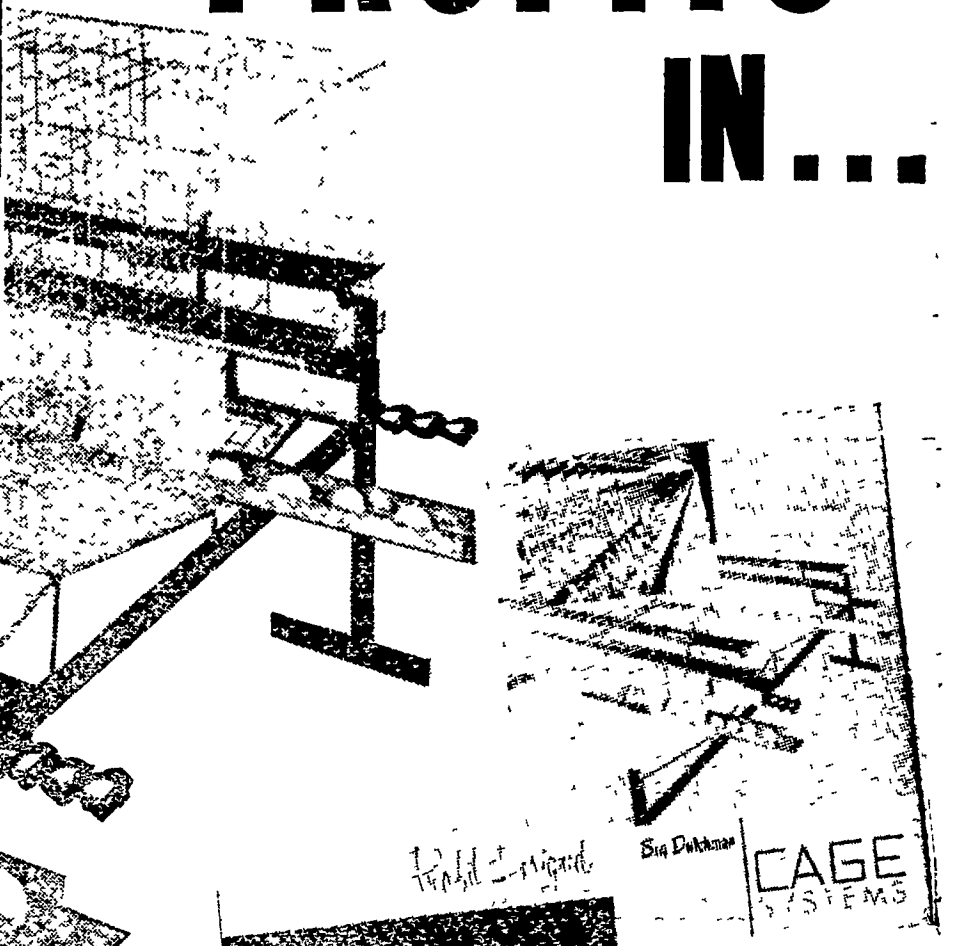

HOLD YOUR PROFITS IN...

Big Dutchman CAGES

BIG DUTCHMAN COMPLETELY AUTOMATED FLAT DECK CAGE SYSTEMS . . . include automatic feeding; watering; central, one table, egg collecting from any number of birds; along with automatic manure removal equipment. The central, one table, automatic egg collecting system brings all eggs gently to one spot, enabling one person to easily collect from 25,000 birds. Egg collector is designed for easy connection to automatic washers, candler-graders and packers, for completely automated system

Profit designed cages by Big Dutchman permit more effective ventilation and complete unobstructed lighting. Big Dutchman's automatic feeding system assures even distribution of feed to all birds. New degrees of flexibility and convenience are now possible along with exclusive features that permit greater feed savings and complete environmental control of more birds with less labor.