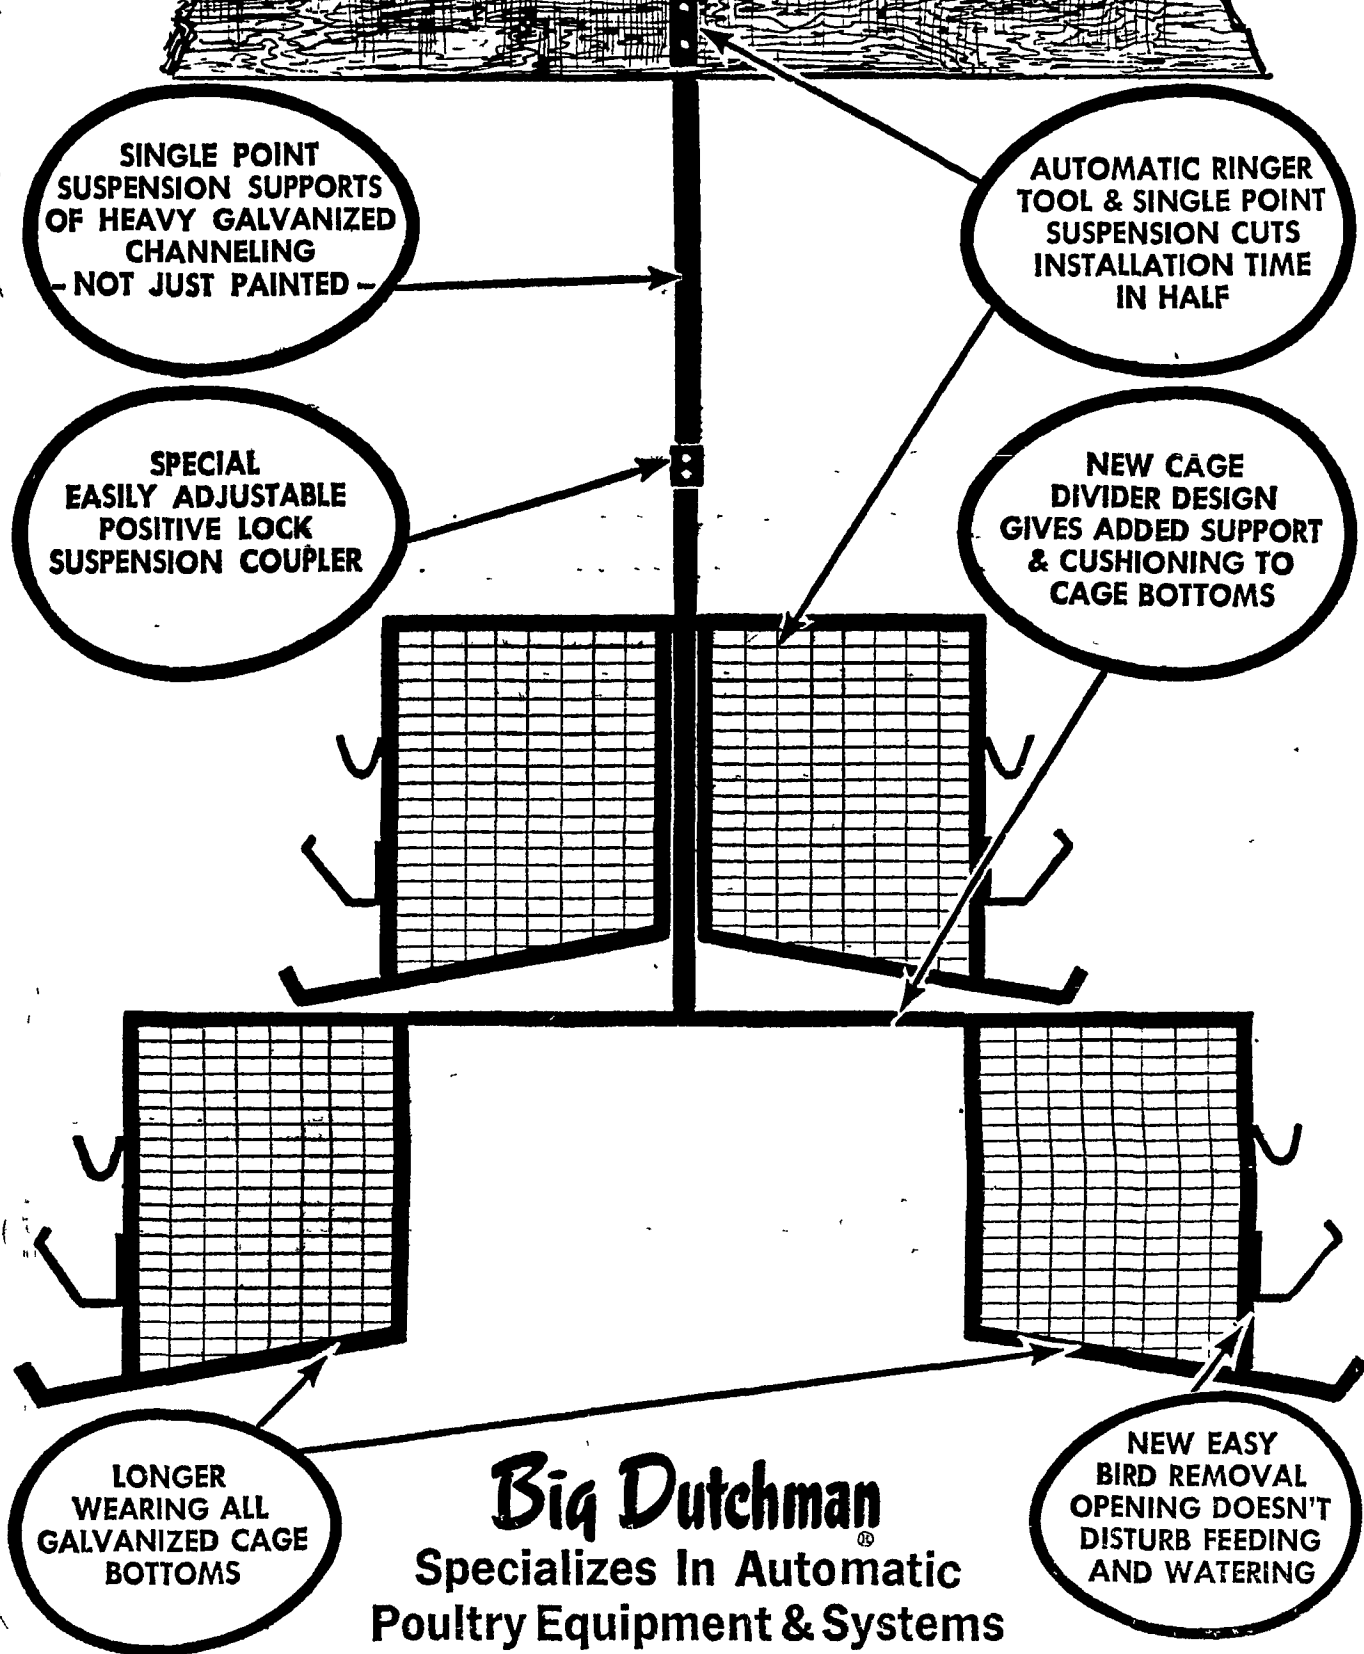

Big Dutchman

HANGING CAGES

Big Dutchman
Specializes In Automatic Poultry Equipment & Systems

ECONOMICAL BIG DUTCHMAN HANGING CAGES ARE EASILY CONVERTED TO AUTOMATIC FEEDING

The Salesmen In These Cars Can Save You Money.

make every bird a profit producer

SINGLE BANK

SINGLE TIER BACK TO BACK

FULL STAIR STEP 1/2 WIDTH

MODIFIED STAIR STEP

3-TIER MODIFIED

24 HOUR
EMERGENCY SERVICE
354-5168

Big Dutchman Inc.