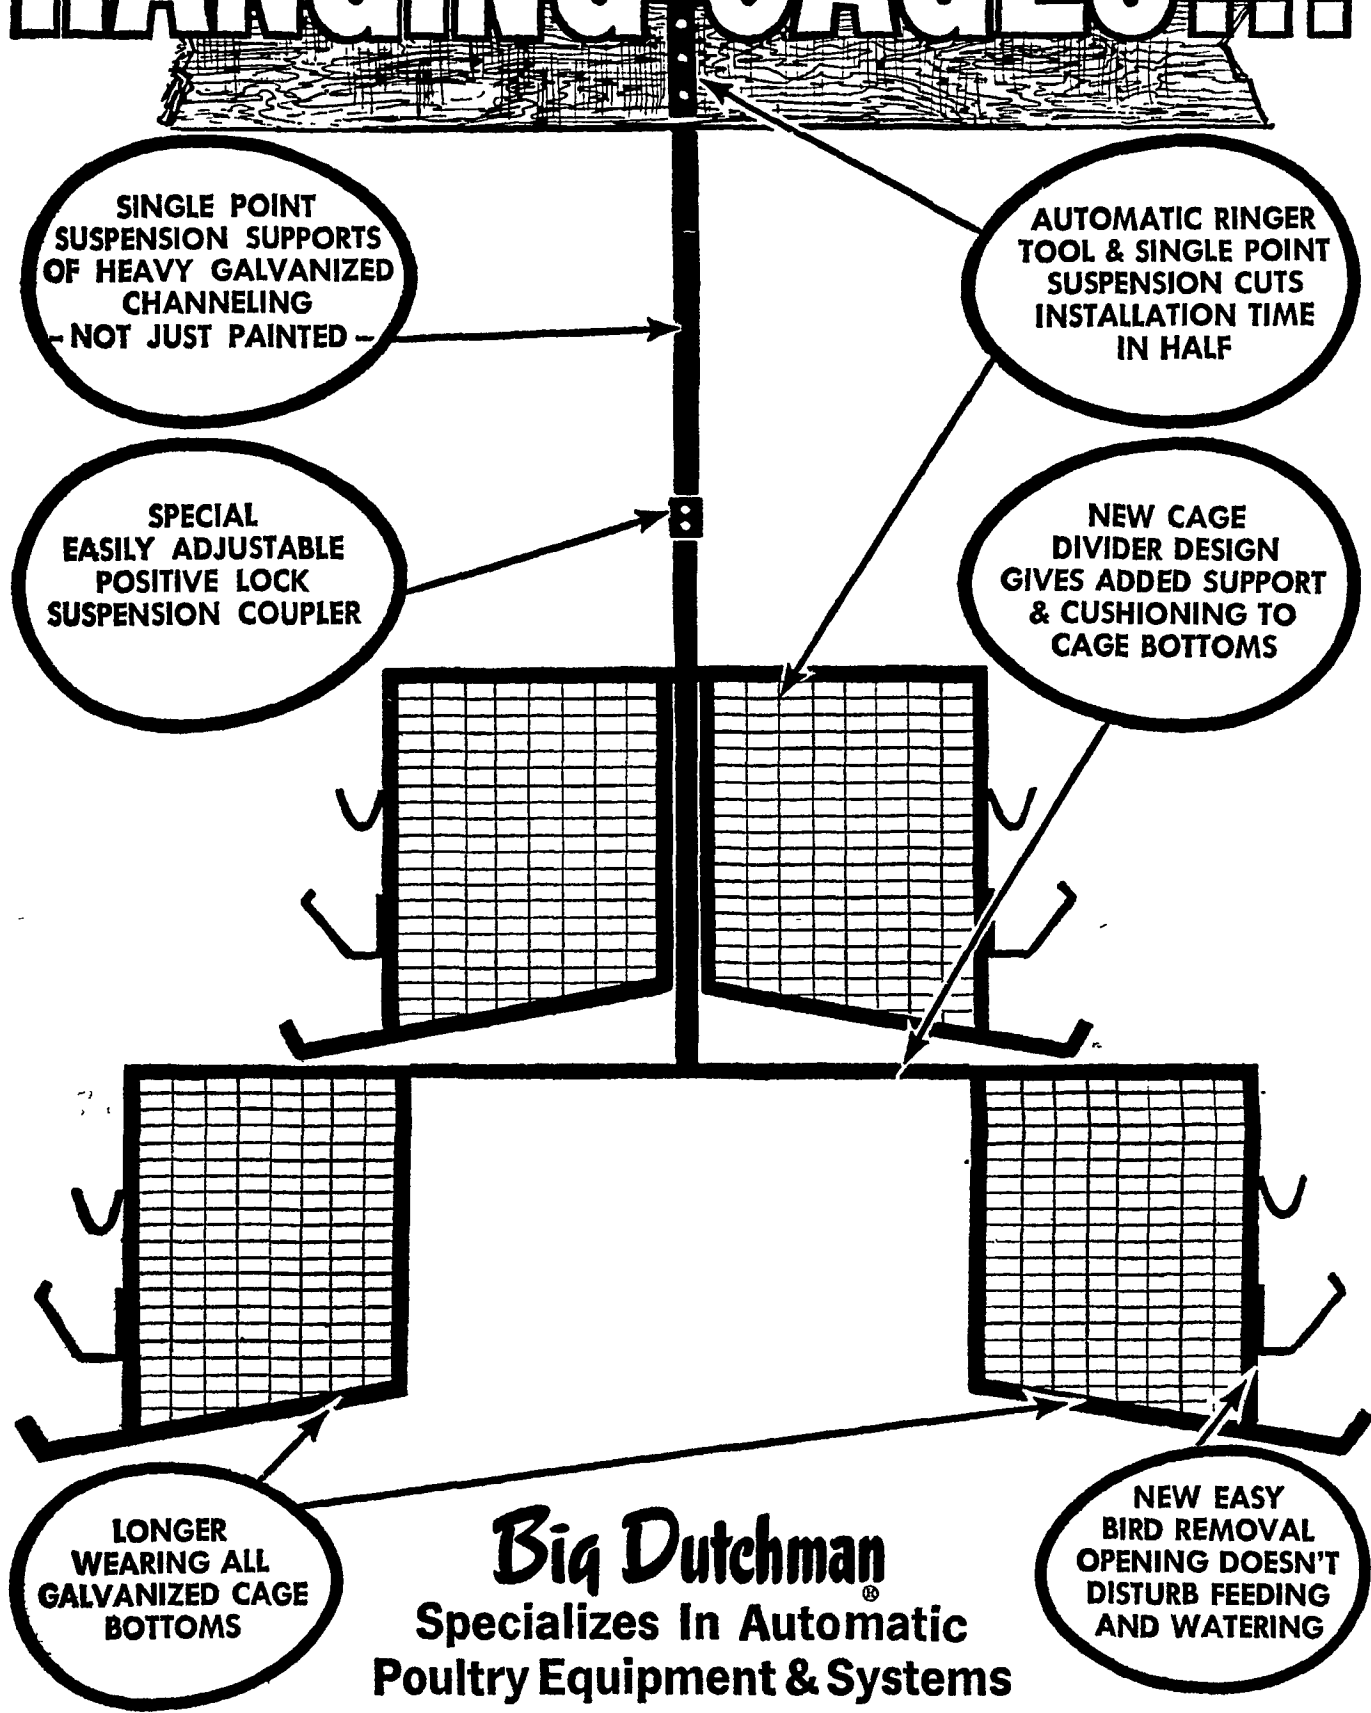

# Big Dutchman®

## HANGING CAGES

**Big Dutchman®**  
Specializes In Automatic  
Poultry Equipment & Systems

ECONOMICAL BIG DUTCHMAN HANGING CAGES  
ARE EASILY CONVERTED TO AUTOMATIC FEEDING

The Salesmen In These Cars Can Save You Money.

**make  
every  
bird a  
profit  
producer**

**24 HOUR  
EMERGENCY SERVICE**

**354-5168**

**Big Dutchman Inc.®**  
**PENNSYLVANIA BRANCH**  
FACTORY OWNED AND OPERATED  
**NEW HOLLAND** (717) 354-5168