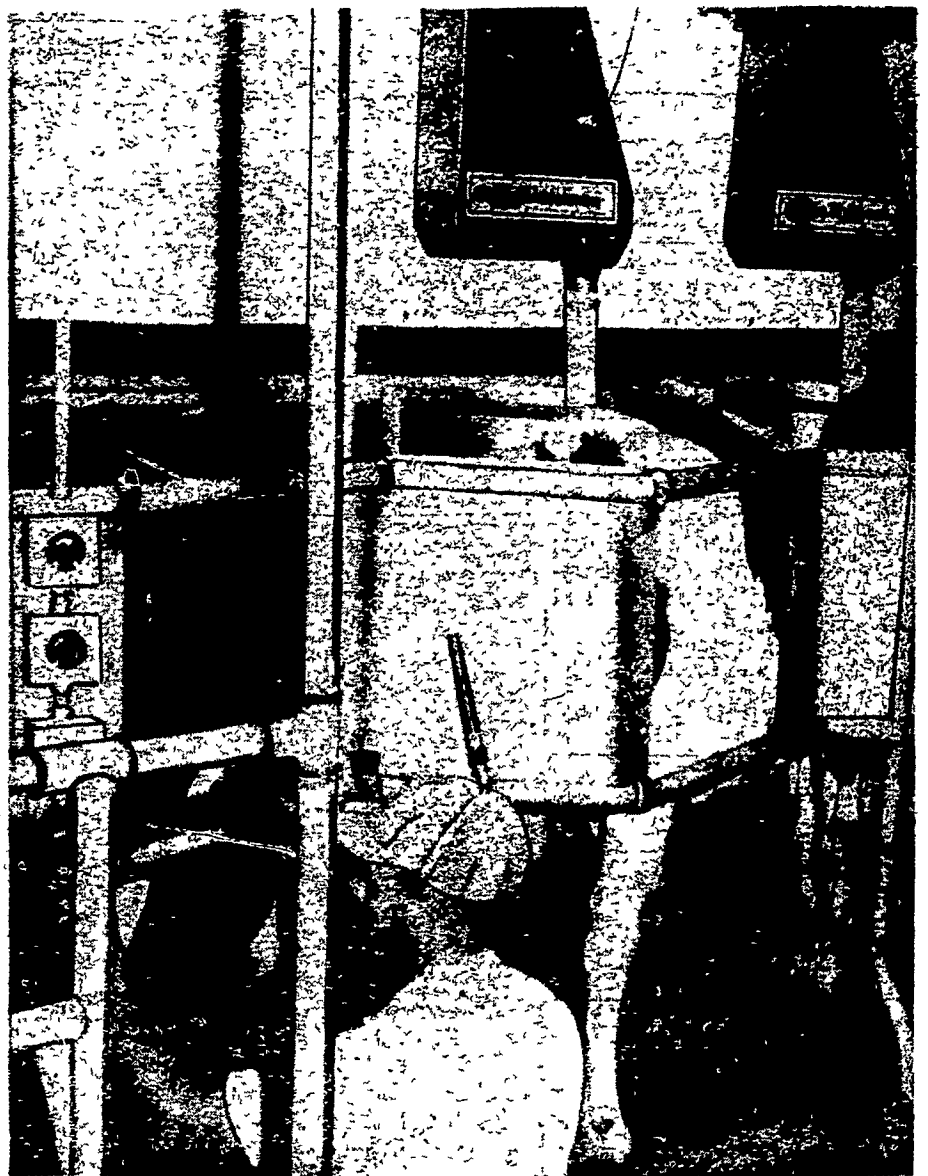

LET US SHOW YOU "LOCAL" INSTALLATIONS

Big Dutchman Inc.

PENNSYLVANIA BRANCH

FACTORY OWNED AND OPERATED

NEW HOLLAND

(717) 354-5168