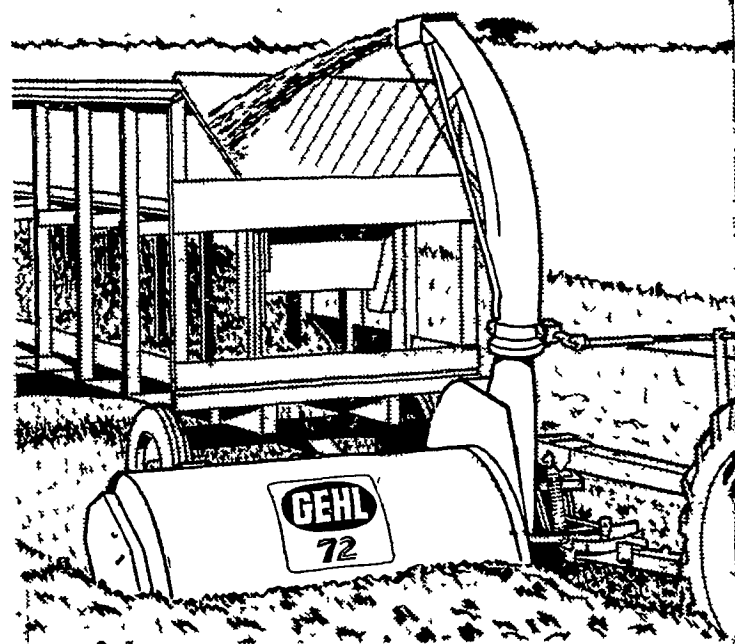

We Give S & H Green Stamps

Garber Oil Co.

Texaco Fuel Chief Heating Oil
105 Fairview St. MOUNT JOY, PA.
Ph. 653-1821

GEHL 72 CHOPPER

GREEN CHOPS NON-STOP!

The Gehl FC-72 Flail Chopper breezes through the heaviest green chop . . . cuts a six-foot swath, rain or shine! Compared to grazing, the Gehl 72 can double the usable feed per acre. Provide your cows with the lush, fresh feed they need for top, consistent production. Downtime repairs? No problem! The Gehl 72 is the most trouble-free chopper made. Features include:

- 1. 39 Reversible Flails (Full six-foot cut).
- 2. Unitized Knives and Fan Blades.

3. Easy Knife Adjustment.

Plus . . . Easy-Swing drawbar that gives you four positions (3 offset, 1 transport).

Call us today for a free demonstration — or come in and see the FC-72 yourself. Financing available.