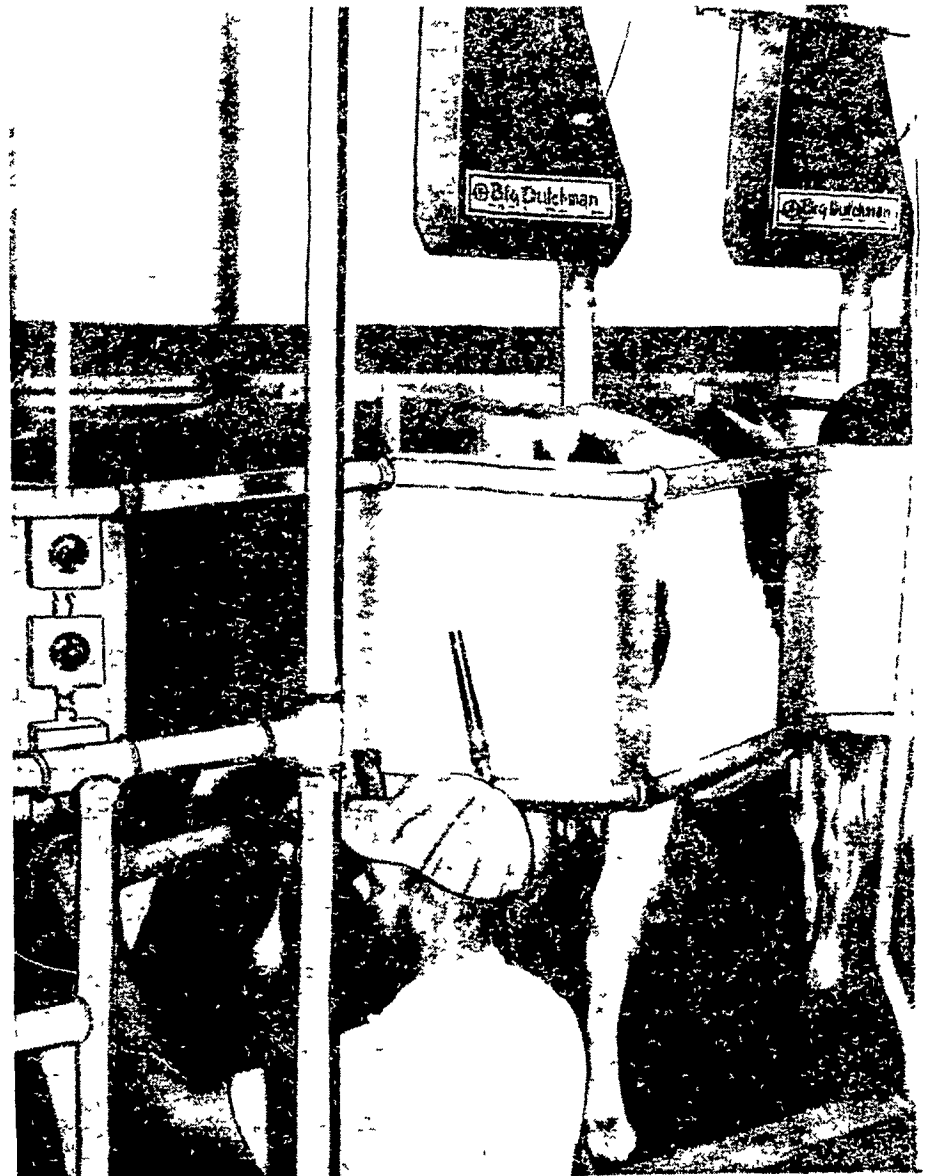

MR. DAIRYMAN: WE HAVE

AUTOMATIC DAIRY FEEDING SYSTEMS

No Feed Bridging — Packing or Jamming With Big Dutchman STOR-VEY System

Now! You can STORE, conVEY and Feed Automatically . . . directly to any type milking parlor . . . with a Big Dutchman STOR-VEY automatic dairy feeding system. STOR-VEY bin assures a continuous flow of feed . . .

Chain-in-Trough conveys feed quietly around 45°, 90° and even 180° corners . . . Electric Proportioners meter out feed accurately. Big Dutchman STOR-VEY dairy feeding systems also offer new flexibility and efficiency for . . . Stanchion Parlors, Stanchion Barns or Milking Barns. Quiet, economical and trouble-free . . . the STOR-VEY system assures your cows of all the fresh feed they can eat automatically or in regulated amounts.

Let us show you how a Big Dutchman system will fit your dairy operation. (SEE OUR ADV. IN "HOARD'S DAIRYMAN")

LET US SHOW YOU "LOCAL" INSTALLATIONS

Big Dutchman Inc.

PENNSYLVANIA BRANCH

FACTORY OWNED AND OPERATED

NEW HOLLAND

(717) 354-5168