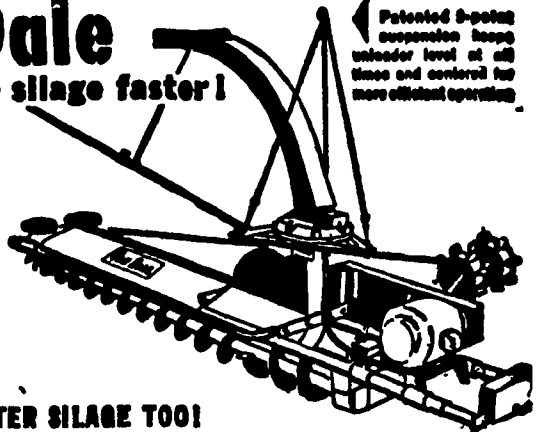

HARRISBURG — Red meat production turned sharply upward in the state and nation in March, says the State Crop Reporting Service.

Pennsylvania's production totaled 90 million pounds, 16 percent more than was produced in February. Total U. S. production was 2,749 million pounds, 15 percent more than in February.

March production in the state, however, was 2 percent less than in March 1965. The January-March total was down 4 percent from last year's first quarter output.

Angus Sales

(Continued from Page 13)

Bratcher concluded, "and recent demand for quality breeding stock points to an expected record number of calf registrations in the next six months."

Read LANCASTER FARMING For Full Market Reports

Get the BIG silo unloader value!

VanDale Delivers more silage faster!

Double auger system digs the silage faster and more evenly under all conditions whether silage is frozen, wet, or dry.

Exclusive, adjustable drive hub gives more positive traction, keeps the machine operating evenly, and requires less power.

DELIVERS BETTER SILAGE TOO!

The double augers, operating in conjunction with the patented V-paddle impellers, dig the silage, mix it thoroughly, and then throw it down the chute. Your cows and cattle get good, palatable silage... not a powdered mash as so often happens with unloaders using blowers.

TWO SIZES: Standard—for silos 14' to 16' Heavy Duty—for silos 16' to 20'