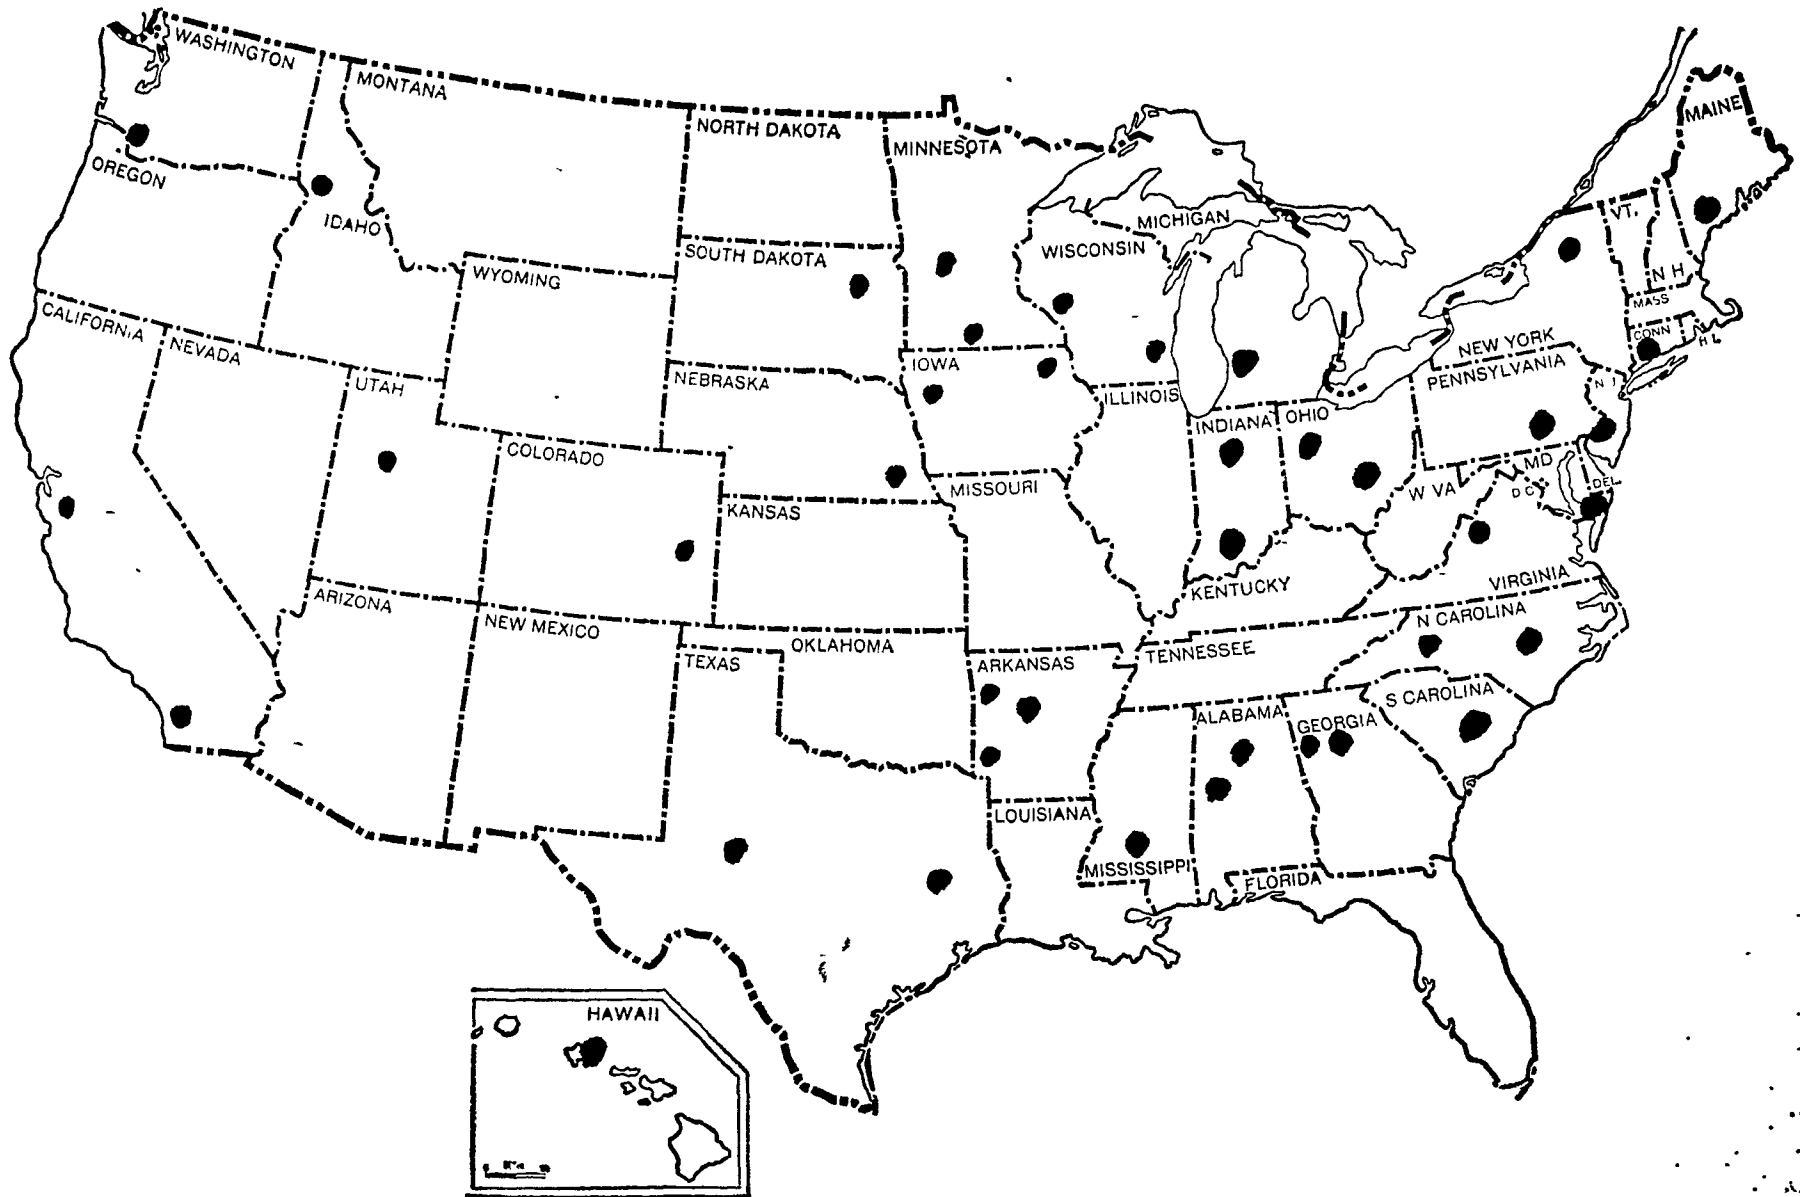

AT YOUR SERVICE . . .

throughout the United States

**Over 450 *Big Dutchman*® Inc. Employees
At Factory-Owned Branches (●) — —**

**Ready To Provide You With The World's Finest Automatic Feeding
Equipment For Poultry And Livestock.**

**Your Pennsylvania Factory-Owned Branch Can Give You
Quality Products — Guaranteed Satisfaction — Low Factory-Direct Prices.**

The Salesmen In These Cars Can Save You Money.

**24 HOUR
EMERGENCY SERVICE**

354-5168

***Big Dutchman*® Inc.**

PENNSYLVANIA BRANCH

FACTORY OWNED AND OPERATED

NEW HOLLAND

(717) 354-5168