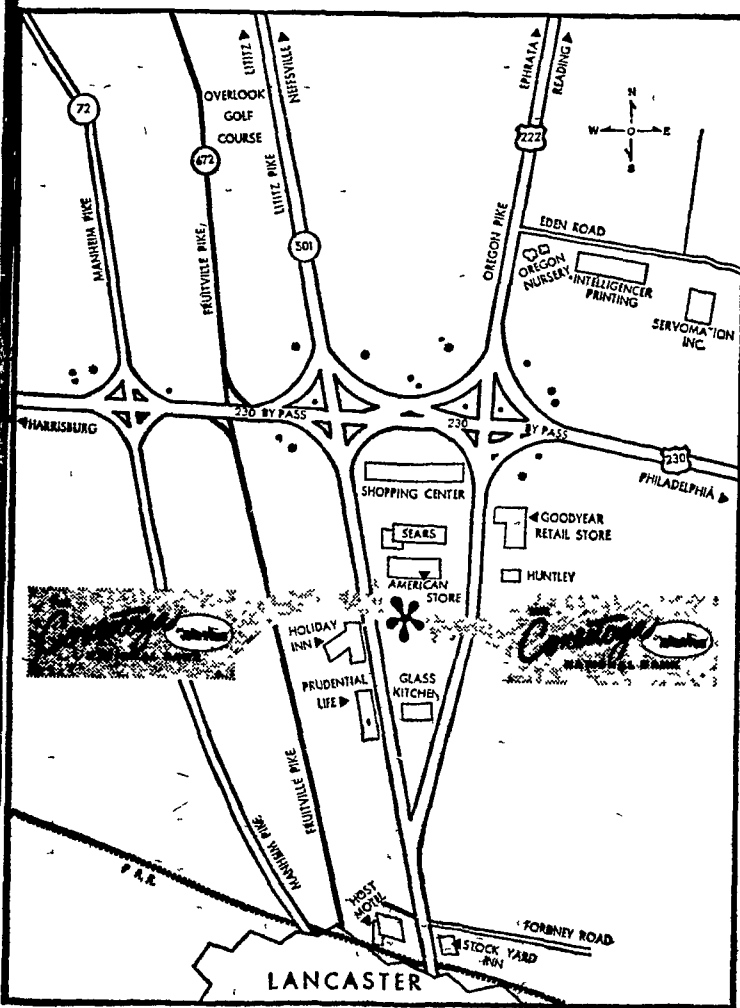

# Newest Full Service Branch of The Conestoga National Bank

Now Open — 1415 Lititz Pike... Manheim Township

- |                     |                    |
|---------------------|--------------------|
| Checking Accounts   | Safe Deposit Boxes |
| Savings Accounts    | Travelers Checks   |
| Christmas Club      | Banking-by-Mail    |
| Vacation Club       | Night Depository   |
| Loans and Mortgages | 4 Drive-in Windows |
| Trust Services      | Free Parking       |

SERVING LANCASTER SINCE 1889

**MILLERSVILLE  
BRANCH:**  
304 N. George St.

**LITITZ BRANCH:**  
Broad & Main Sts.

**NATIONAL BANK  
OF LANCASTER**

Main Office: Penn Square, Lancaster