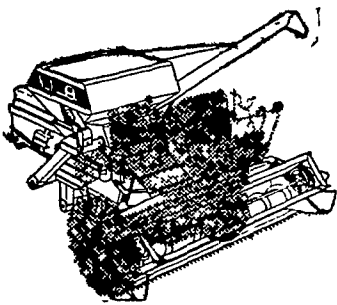

Uni-System combine with big capacity from grain platform to 55-bushel grain bin. Features extra-heavy concave and the strongest cylinder in the business! Does superior job in small grain and beans in all field conditions.