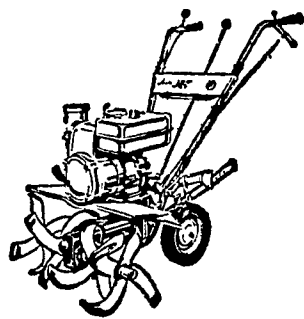

21"
SUPER
REEL

This moderately priced mower is precision constructed to give a professional cut to any lawn. Cutting height 3/4" to 3 1/2" . . . full power 2 HP, 4 cycle engine . . . with full floating tubular steel handle. Cuts a 21" swath. Check these long life features:

**THE SAFEST ROTARY
IN THE WORLD
MOTO-MOWER.**

**21" SUPER
TRANSMISSION PROPELLED
ROTARY**

Here's the answer to luxury mowing at a medium price. Makes quick and careful work of the largest lawns.

Here's how Moto-Mower's new Safety-Guard Blade works to push objects like rocks down to the ground.

Full Geared Automotive Type Transmission.

Authorized Factory
Sales & Service

WRIGHT
HEAVY-DUTY

POWER
BLADE
SAW

Combines speed and performance with POWER BLADE Safety!

Wright & Remington
Saws

15% Off on Mower
Parts and Cultivators,
Shovels.