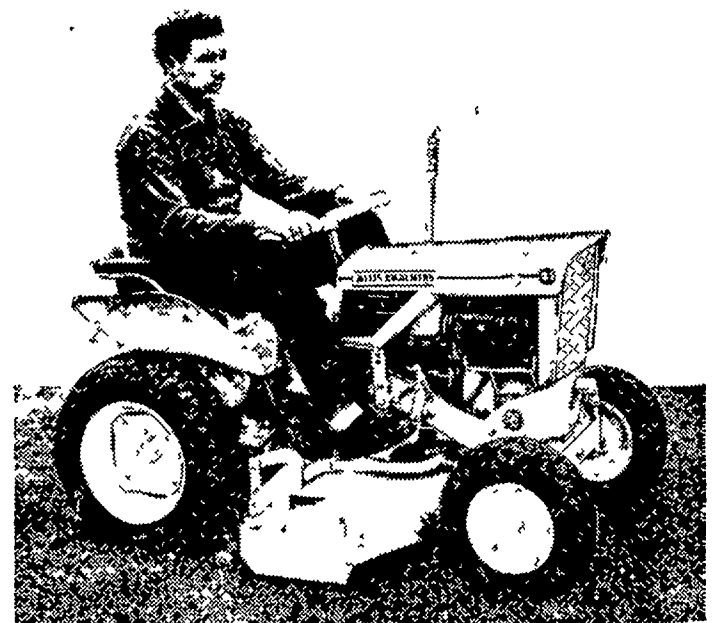

21"
SUPER
REEL

This moderately priced mower is precision constructed to give a professional cut to any lawn. Cutting height 3/4" to 3 1/2" . . . full power 2 HP, 4 cycle engine . . . with full floating tubular steel handle. Cuts a 21" swath. Check these long life features:

**THE SAFEST ROTARY
IN THE WORLD
MOTO-MOWER.**

**21" SUPER
TRANSMISSION PROPELLED
ROTARY**

Here's the answer to luxury mowing at a medium price. Makes quick and careful work of the largest lawns.

Here's how Moto-Mower's new Safety-Guard Blade works to push objects like rocks down to the ground.

Full Geared Automotive Type Transmission.

Authorized Factory
Sales & Service

WRIGHT
HEAVY-DUTY

POWER
BLADE
SAW

Combines speed and performance with POWER BLADE Safety!

Wright & Remington
Saws

15% Off on Mower
Parts and Cultivators,
Shovels.

Special Prices on hay
balers and conditioners.

OIL FILTERS

Buy 3 and get one free

Get a ^{BIG} Horse!

WHEEL HORSE, OF COURSE

6 to 10 h.p.

New 10 h.p. "WORK HORSE" is the biggest Wheel Horse ever!

Allis-Chalmers B-1, 7 1/4 h.p. Tractor