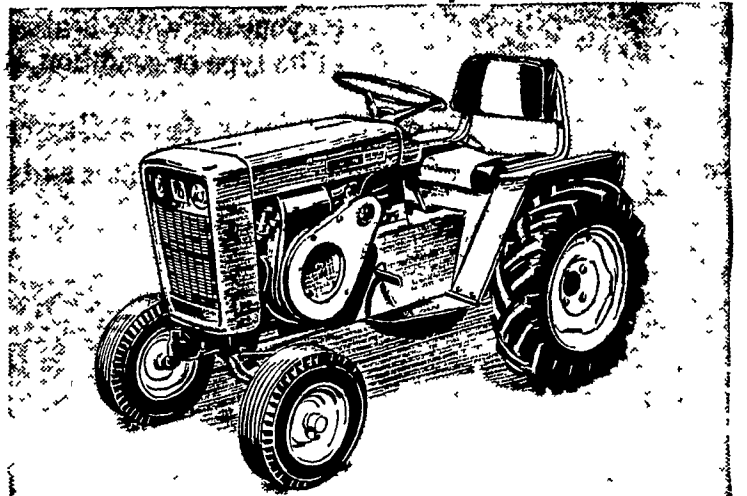

Full Geared Automotive Type Transmission.

Authorized Factory
Sales & Service

WRIGHT
HEAVY-DUTY

POWER
BLADE
SAW

Combines speed and performance with POWER BLADE Safety!

Wright & Remington
Saws

15% Off on Mower
Parts and Cultivators,
Shovels.

Special Prices on hay
balers and conditioners.

OIL FILTERS

Buy 3 and get one free

Get a ^{BIG} Horse!

WHEEL HORSE, OF COURSE

6 to 10 h.p.

New 10 h.p. "WORK HORSE" is the biggest Wheel Horse ever!

Allis-Chalmers B-1, 7 1/4 h.p. Tractor

BATTERIES

\$5 trade in allowance on your old battery

GOOD USED EQUIPMENT

640 Ford tractor
Allis Chalmers B tractor
Allis Chalmers WD tractor
Allis Chalmers 1 B tractor

John Deere A-B and H tractor
Used Rotary Cutter
Ford Forage Harvester
AC Power Unit — on cart
AC Forage Harvester
Rear End Blade