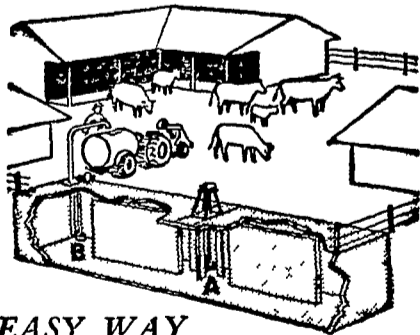

DAIRYMEN-CATTLEMEN

Here's the answer to your MANURE PROBLEMS

EASY WAY MANURE DISPOSAL SYSTEM

Saves Time—Saves Fertility

For complete information on the EASY WAY DISPOSAL SYSTEM write to:

CALEB M. WENGER

R. D. 1, Drumore Center KI8-2116, QUARRYVILLE, PA.

Filling:
1 pound ground beef
1 cup chili sauce
1 package (1½ ounces) dry onion soup mix
¼ teaspoon salt
¼ teaspoon pepper
American cheese slices, cut in triangles

Place milk, eggs and shortening in bowl. (If melted shortening is used, add after pancake mix). Add pancake mix. Mix until batter is fairly smooth. Bake as directed on package. Pan-fry ground beef. Add remaining filling ingredients; simmer about 10 minutes. Place about 2 tablespoons filling on each pancake; roll up. Arrange pancakes in two greased 1½ quart casserole dishes or one greased 9x13-inch baking pan. Top with cheese triangles. Bake in preheated moderate oven (350 degrees) until cheese melts, about 10 minutes. Makes 8 servings.

FRENCH FRIED ONION RINGS
1 medium-sized Bermuda onion
Milk
½ cup pancake mix
Peel onion; cut in ¼-inch slices. Separate to form rings. Place in bowl; cover with milk and let stand 15 minutes. Drain. Dip onion rings in pancake mix. Fry in hot deep fat (375 degrees) 2 to 3 minutes. Drain on absorbent paper. Makes 4 servings

POLKA DOT FRITTERS
1½ cups pancake mix
1 egg, beaten
½ cup milk
½ cup flaked or shredded coconut
1 can (1 pound-ounce) fruit cocktail, drained

¼ cup sifted confectioners' sugar
½ teaspoon cinnamon
Place pancake mix in bowl. Add egg and milk, mixing until batter is fairly smooth. Lightly stir in coconut and fruit cocktail, then let stand 5 minutes. Drop batter by teaspoonfuls onto hot deep fat (375 degrees) turning when brown on underside, about 1½ minutes per side. Drain on absorbent paper. Combine confectioners' sugar and cinnamon; sprinkle over fritters. Serve hot. Makes 3 dozen.

PEACHY COBBLER
Peach Base:
1 can (1 pound 13 ounces) sliced peaches, drained
½ cup sugar
(Continued on Page 9)

★ Starline ★

Comfort Stalls, Water Bowls, Chain-Tie Stalls & Stanchions, Stainless Steel Wash Tanks, Steel Columns, Bull, Cow & Calf Pens and the NEW STARLINE GALVANIZED ECONOMY COMFORT STALL. Most material always in stock.

Distributed by

M.K.HokeEstate

Manheim, Pa.

Hardware and Housewares Week

APRIL 22 TO MAY 1

Many Specials in the Hardware and Housewares Department

Enter contest to win one of four Rambler Classic Convertibles by bringing this coupon to our store.

Name .....
Address .....
City ..... State .....
Groff's Hardware, New Holland

Groff's Hardware

S. Railroad Ave.

New Holland, Pa.

doesn't "cheat" on slopes...in hollows...